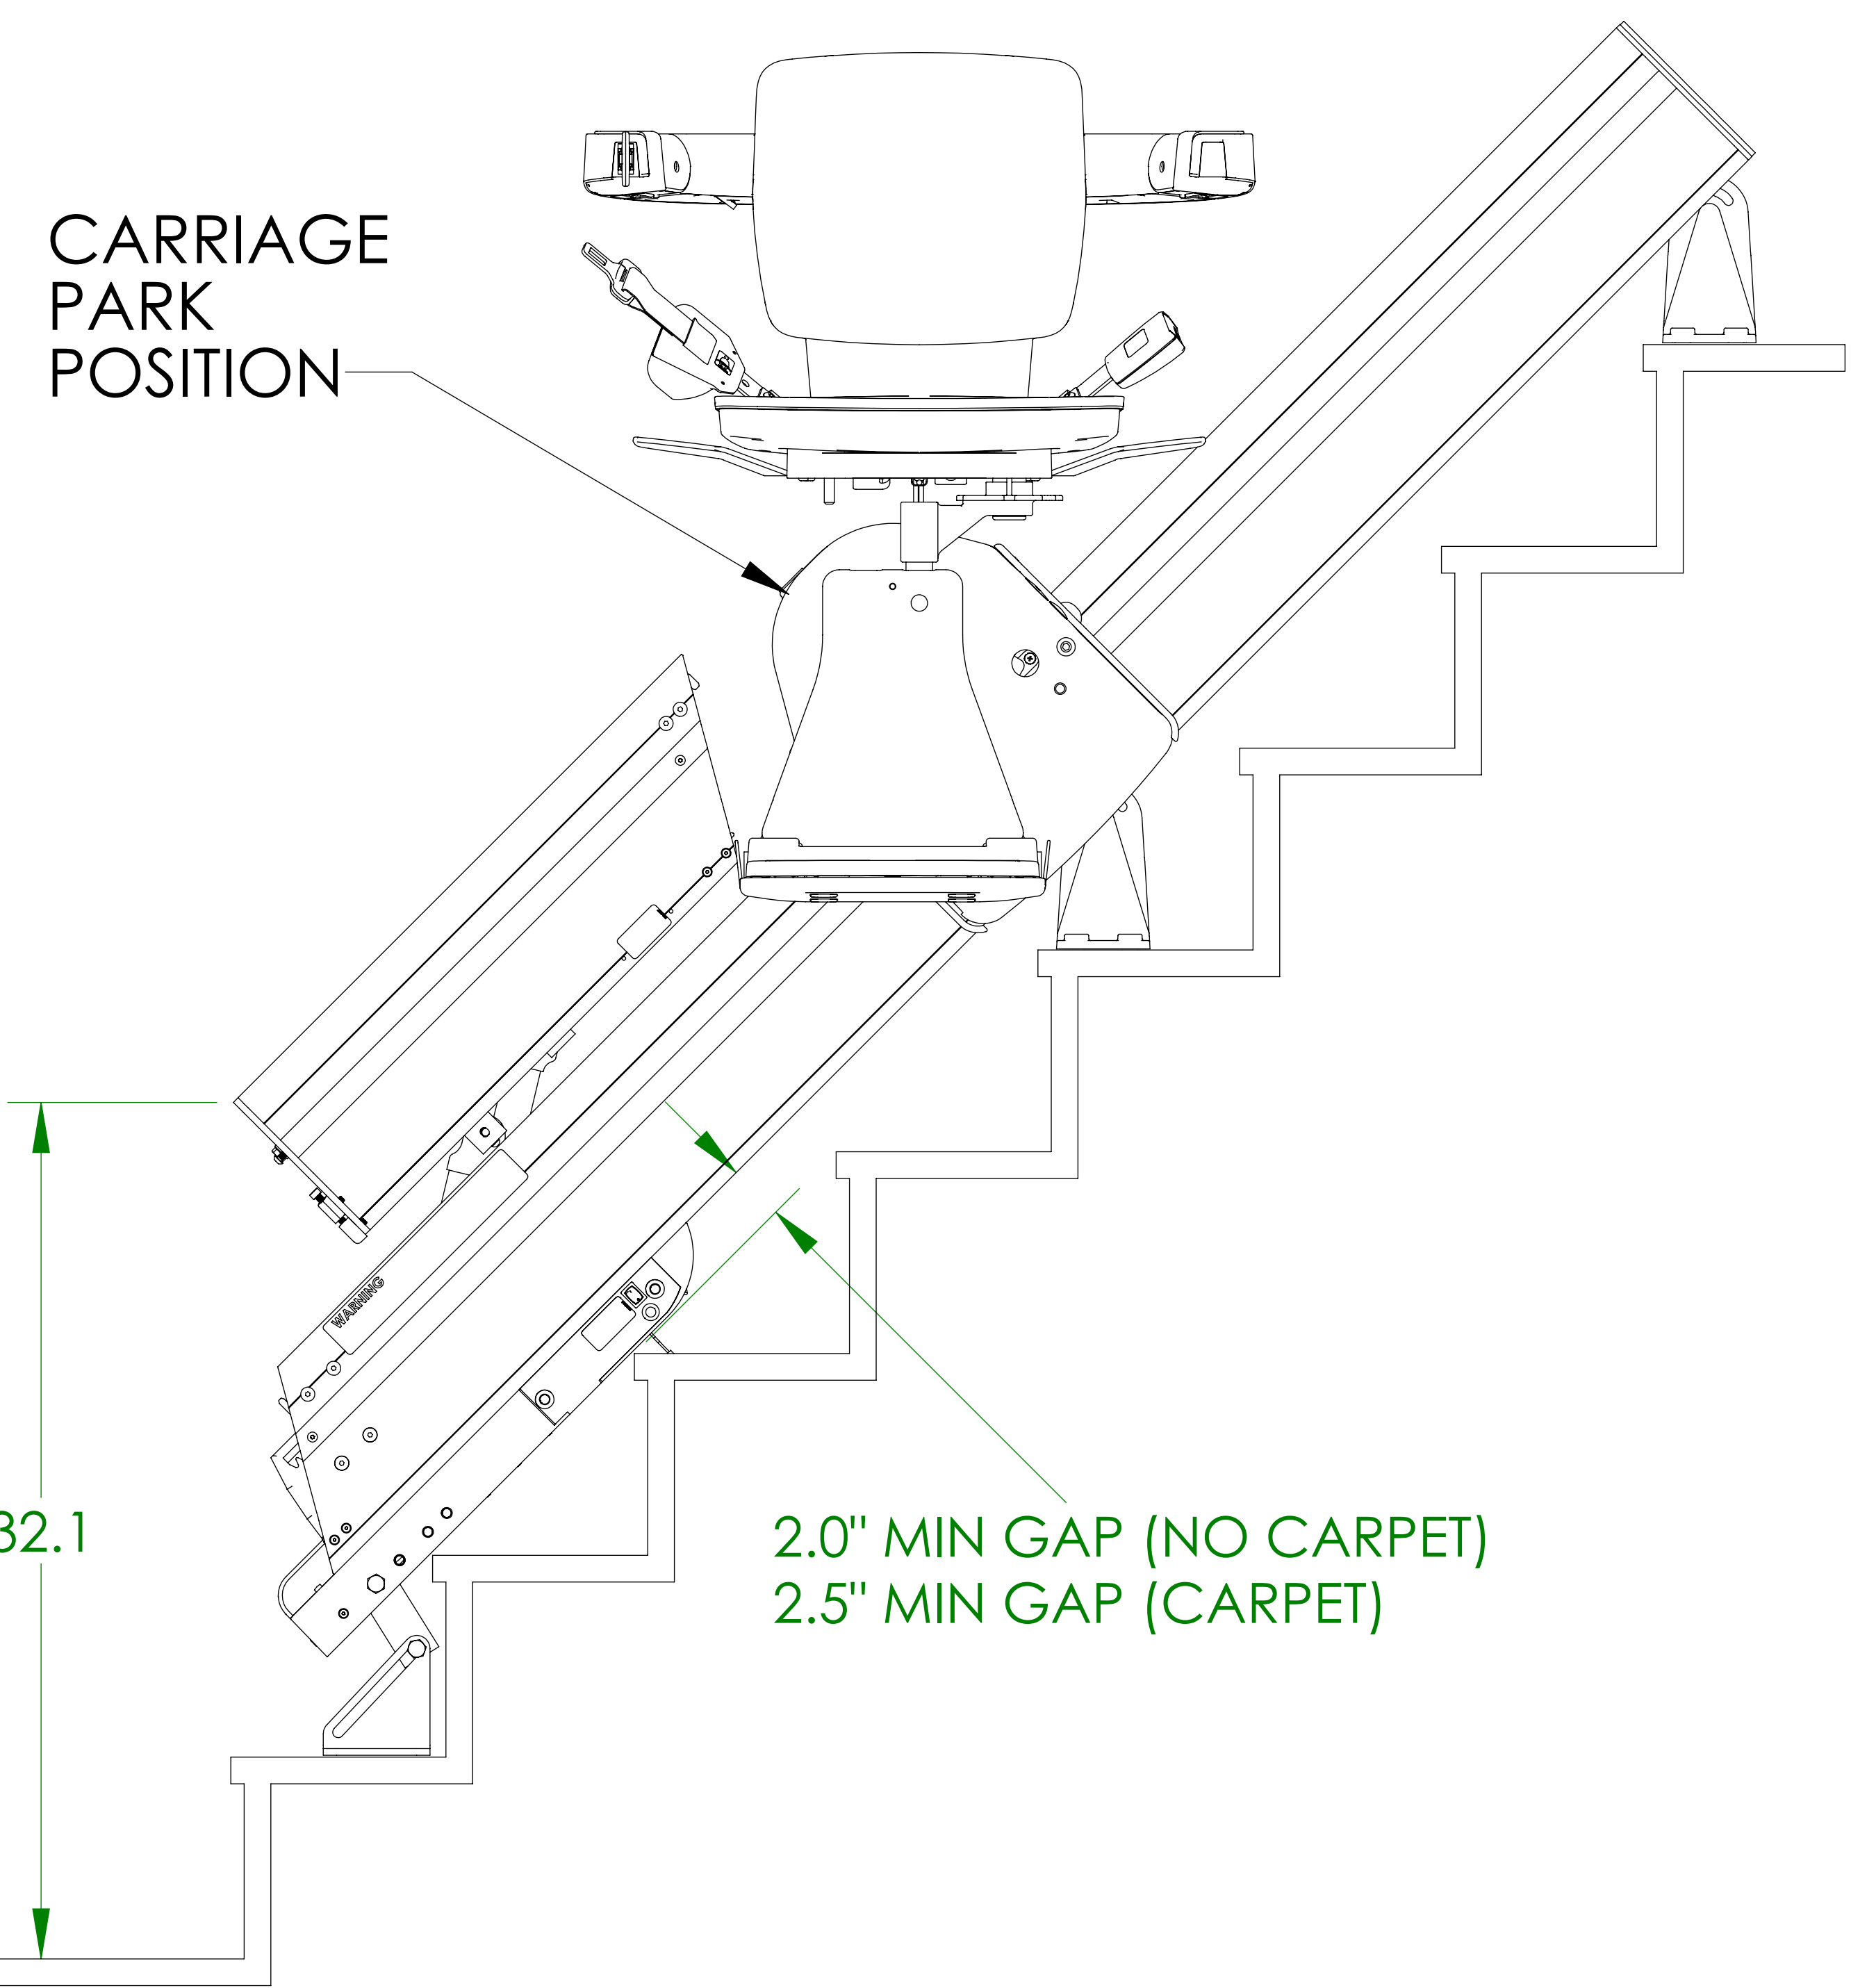

ANGLES: 22 TO 45 DEGREES (SPECIALS UP TO 52 DEGREES),  
RIGHT OR LEFT HAND ORIENTATIONS.

FINAL LIMIT SWITCH: STANDARD

LOWER LANDING EXTENSION DIMENSIONS ARE  
BASED ON 45 DEGREE RAIL SLOPE ON AN  
8\" 1ST RISER HEIGHT. DIMENSIONS WILL VARY  
BASED ON SLOPE AND RISER HEIGHT.

## DISTANCE FROM WALL - SEAT SWIVELED

SEAT SWIVELED 67°

SEAT SWIVELED 90°

1780 Executive Drive  
Oconomowoc, WI 53066  
www.bruno.com

# SRE-3050 FOLDING RAIL

AUXILIARY ELEVATION VIEW  
RAIL FOLDED UP POSITION

AUXILIARY ELEVATION VIEW  
RAIL FOLDED DOWN POSITION

\*LOWER LANDING EXTENSION DIMENSIONS ARE BASED ON 45° RAIL SLOPE AND 8" RISER HEIGHT. DIMENSIONS WILL VARY BASED ON SLOPE AND RISER HEIGHT.