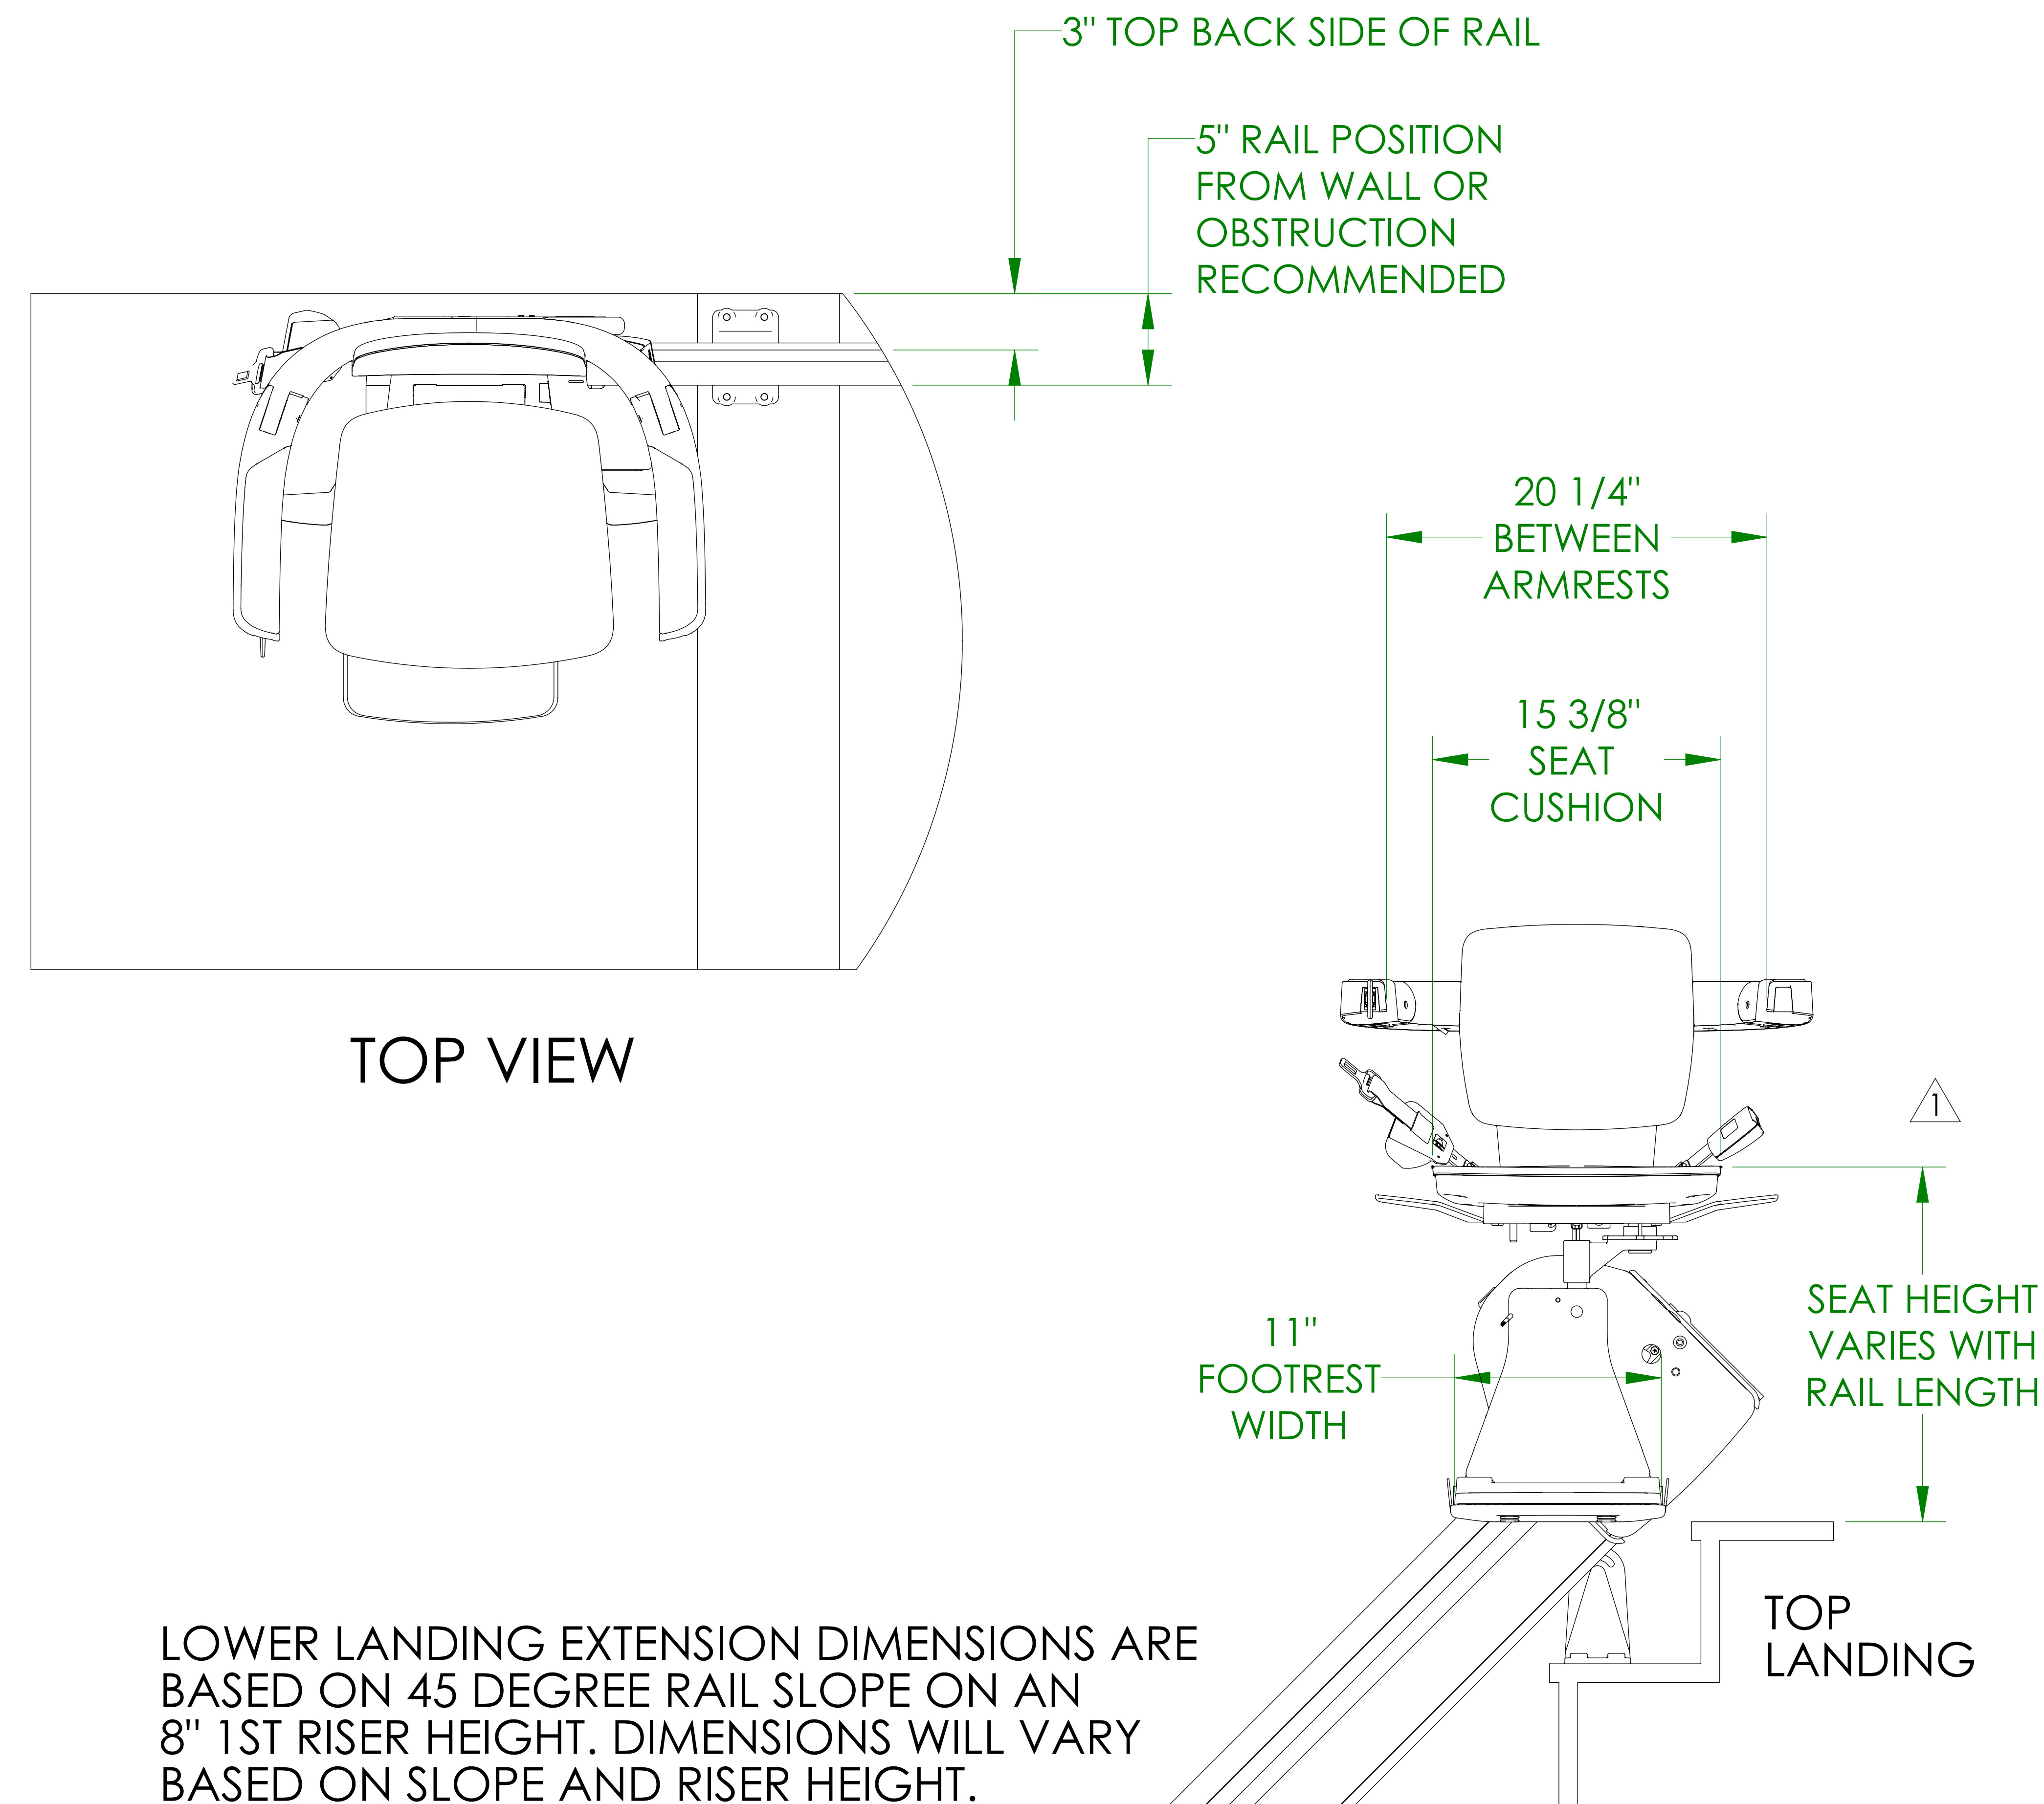

# TECHNICAL DATA/SPECIFICATION

MODEL: SRE-3050 ELAN STRAIGHT RAIL STAIRLIFT, PRIVATE RESIDENCE ONLY

RATED LOAD: 300 LBS, ONE PASSENGER

POWER SOURCE: 24 VOLT DC COMPRISED OF (2) 3 AMP/HR  
12 VOLT SEALED BATTERIES  
105-230 VOLT AC 0.6 AMP, 24 VOLT DC 1 AMP  
CONTINUOUS MONITORING CHARGER.

DRIVE: 24 VOLT DC DIRECT DRIVE SELF LOCKING POSITIVE GEARED MOTOR,  
2 POLE RATED .18 HP MAX., RIGHT ANGLE WORM GEARBOX,  
50Nm (442in.lb.) TORQUE MAX., 25.5 RPM SPEED MAX.,  
16 AMP CURRENT MAX.

SUSPENSION: RACK & PINION - INTEGRATED 8DP GEAR RACK  
ON RAIL WITH SPUR GEAR ON THE OUTPUT SHAFT  
OF GEARBOX.

BRAKING: DYNAMIC MOTOR BRAKING THROUGH THE MOTOR  
CONTROLLER, WORM GEAR, ELECTRO-MECHANICAL  
MOTOR BRAKE AND OVERSPEED PROTECTION.

CONTROLS: CONTINUOUS PRESSURE ROCKER SWITCH LOCATED  
ON THE ARMREST AND WALL MOUNTED CALL/SEND  
CONTROLS LOCATED AT BOTH THE TOP AND BOTTOM  
LANDINGS.

ANGLES: 22 TO 45 DEGREES (SPECIALS UP TO 52 DEGREES),  
RIGHT OR LEFT HAND ORIENTATIONS.

FINAL LIMIT SWITCH: STANDARD

LOWER LANDING EXTENSION DIMENSIONS ARE  
BASED ON 45 DEGREE RAIL SLOPE ON AN  
8\" 1ST RISER HEIGHT. DIMENSIONS WILL VARY  
BASED ON SLOPE AND RISER HEIGHT.