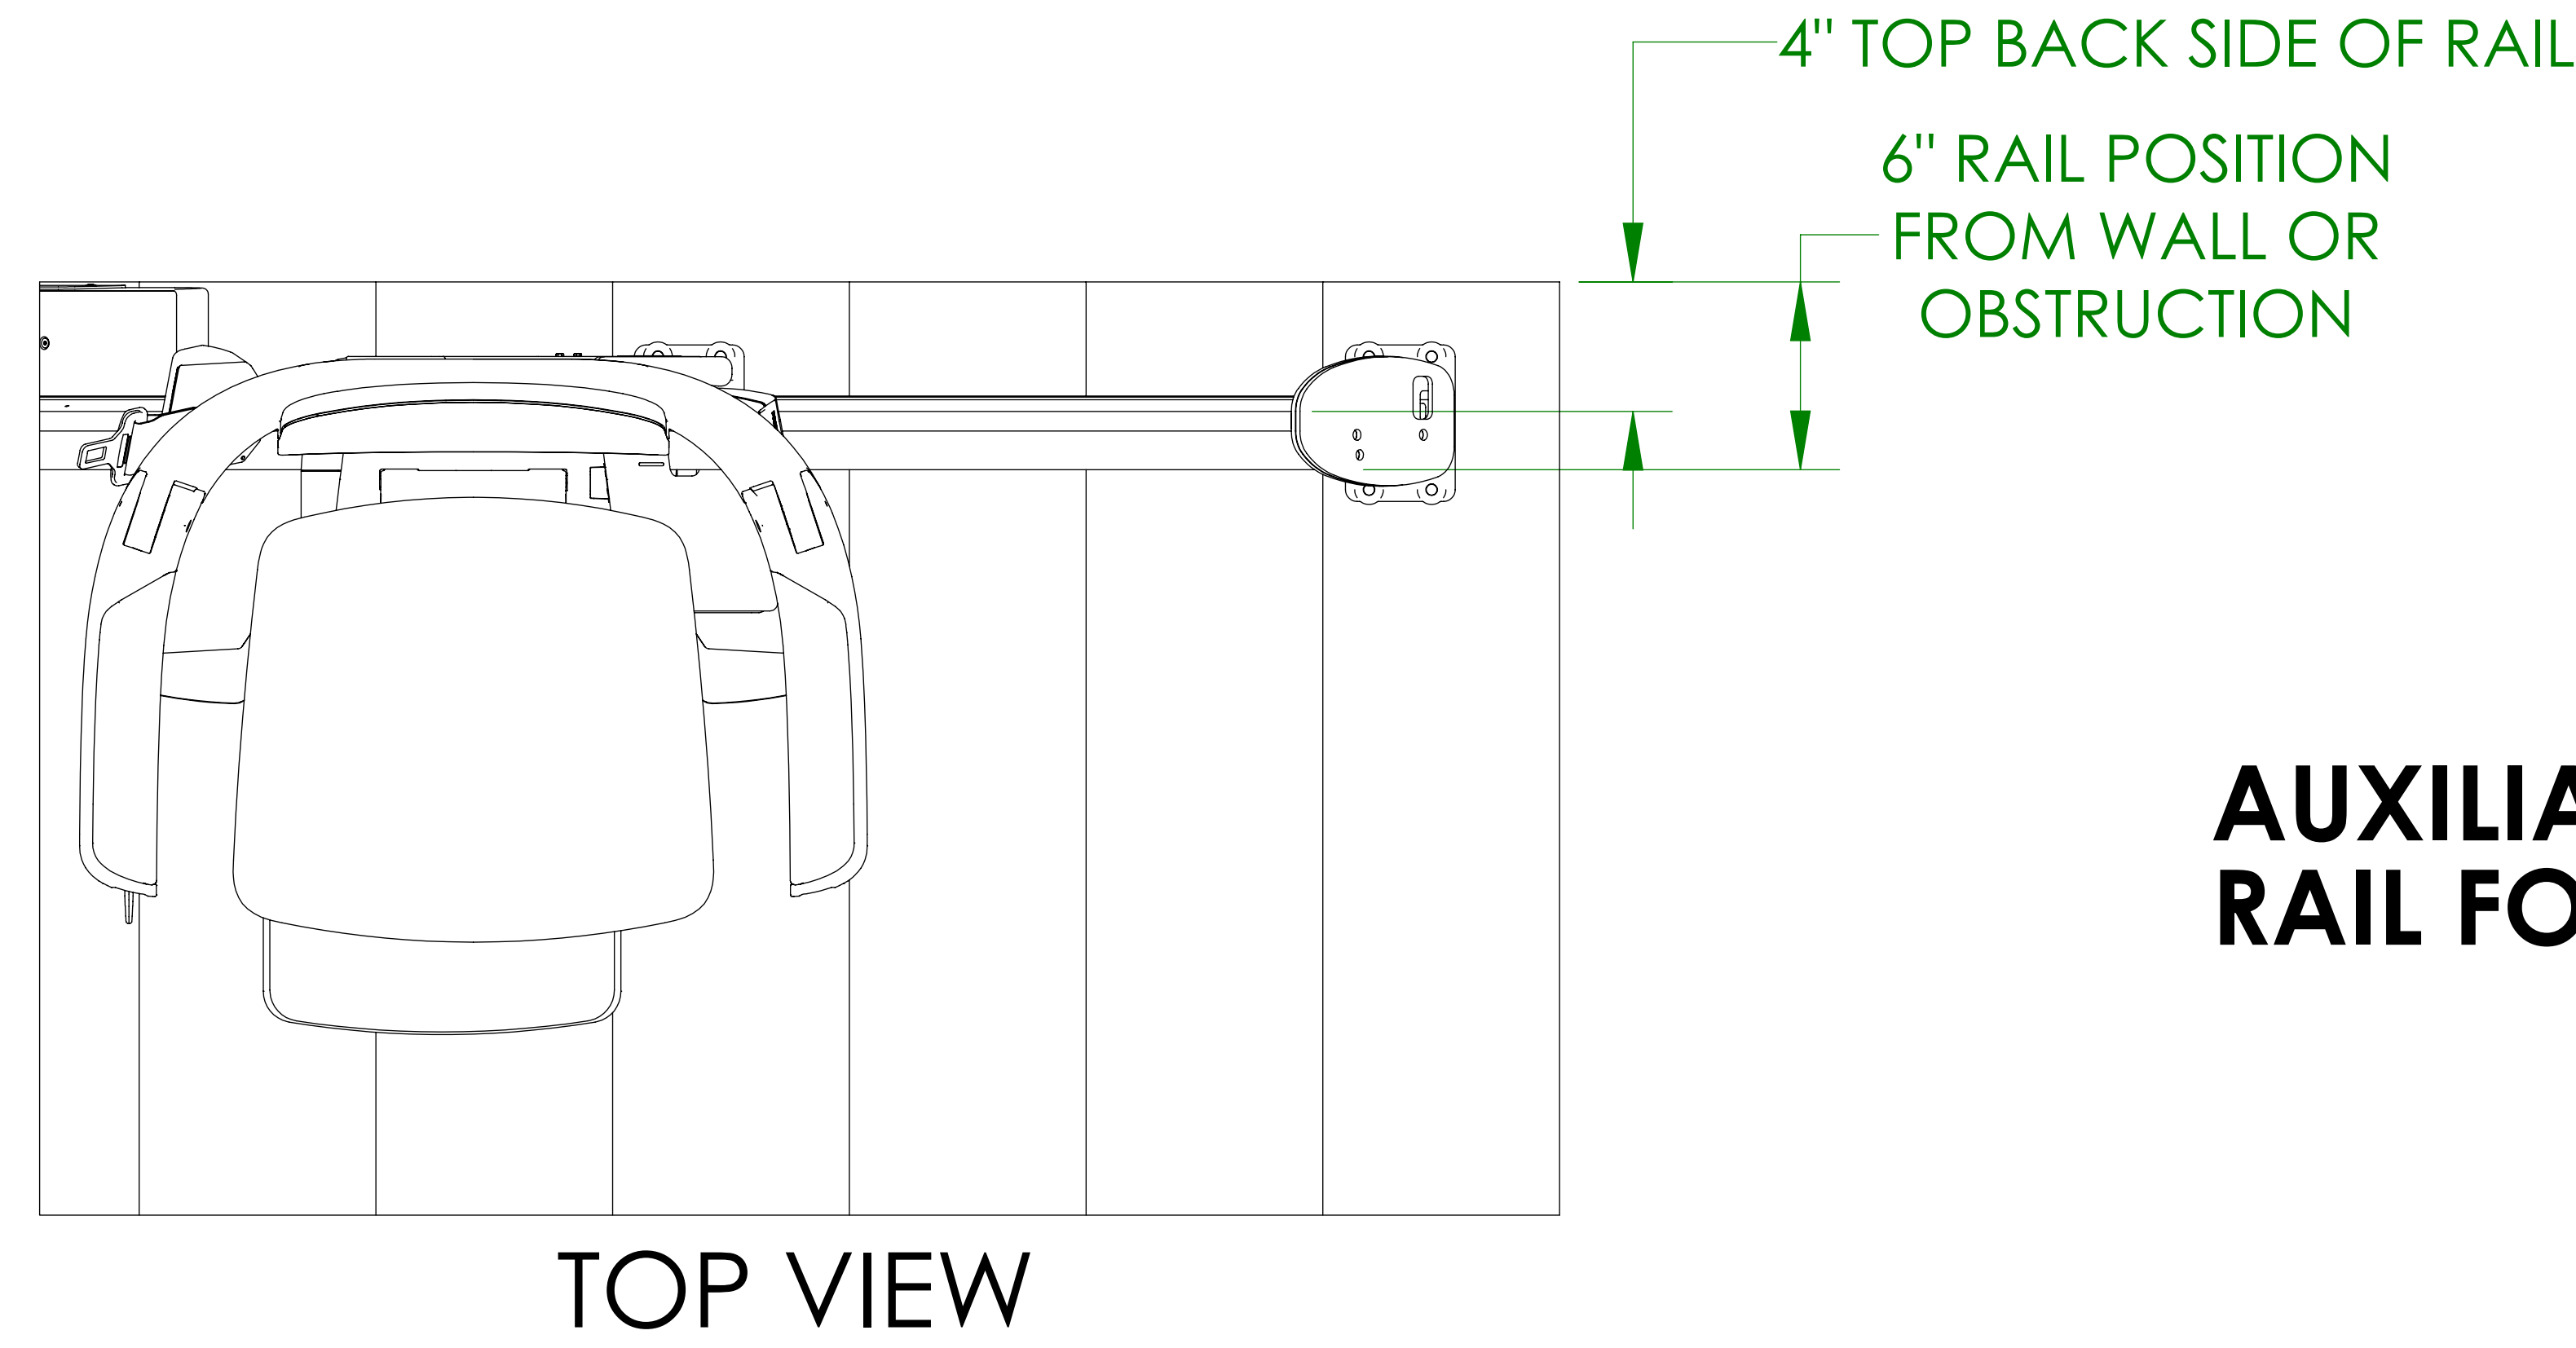

SRE-3050 FOLDING RAIL

AUXILIARY ELEVATION VIEW
RAIL FOLDED UP POSITION