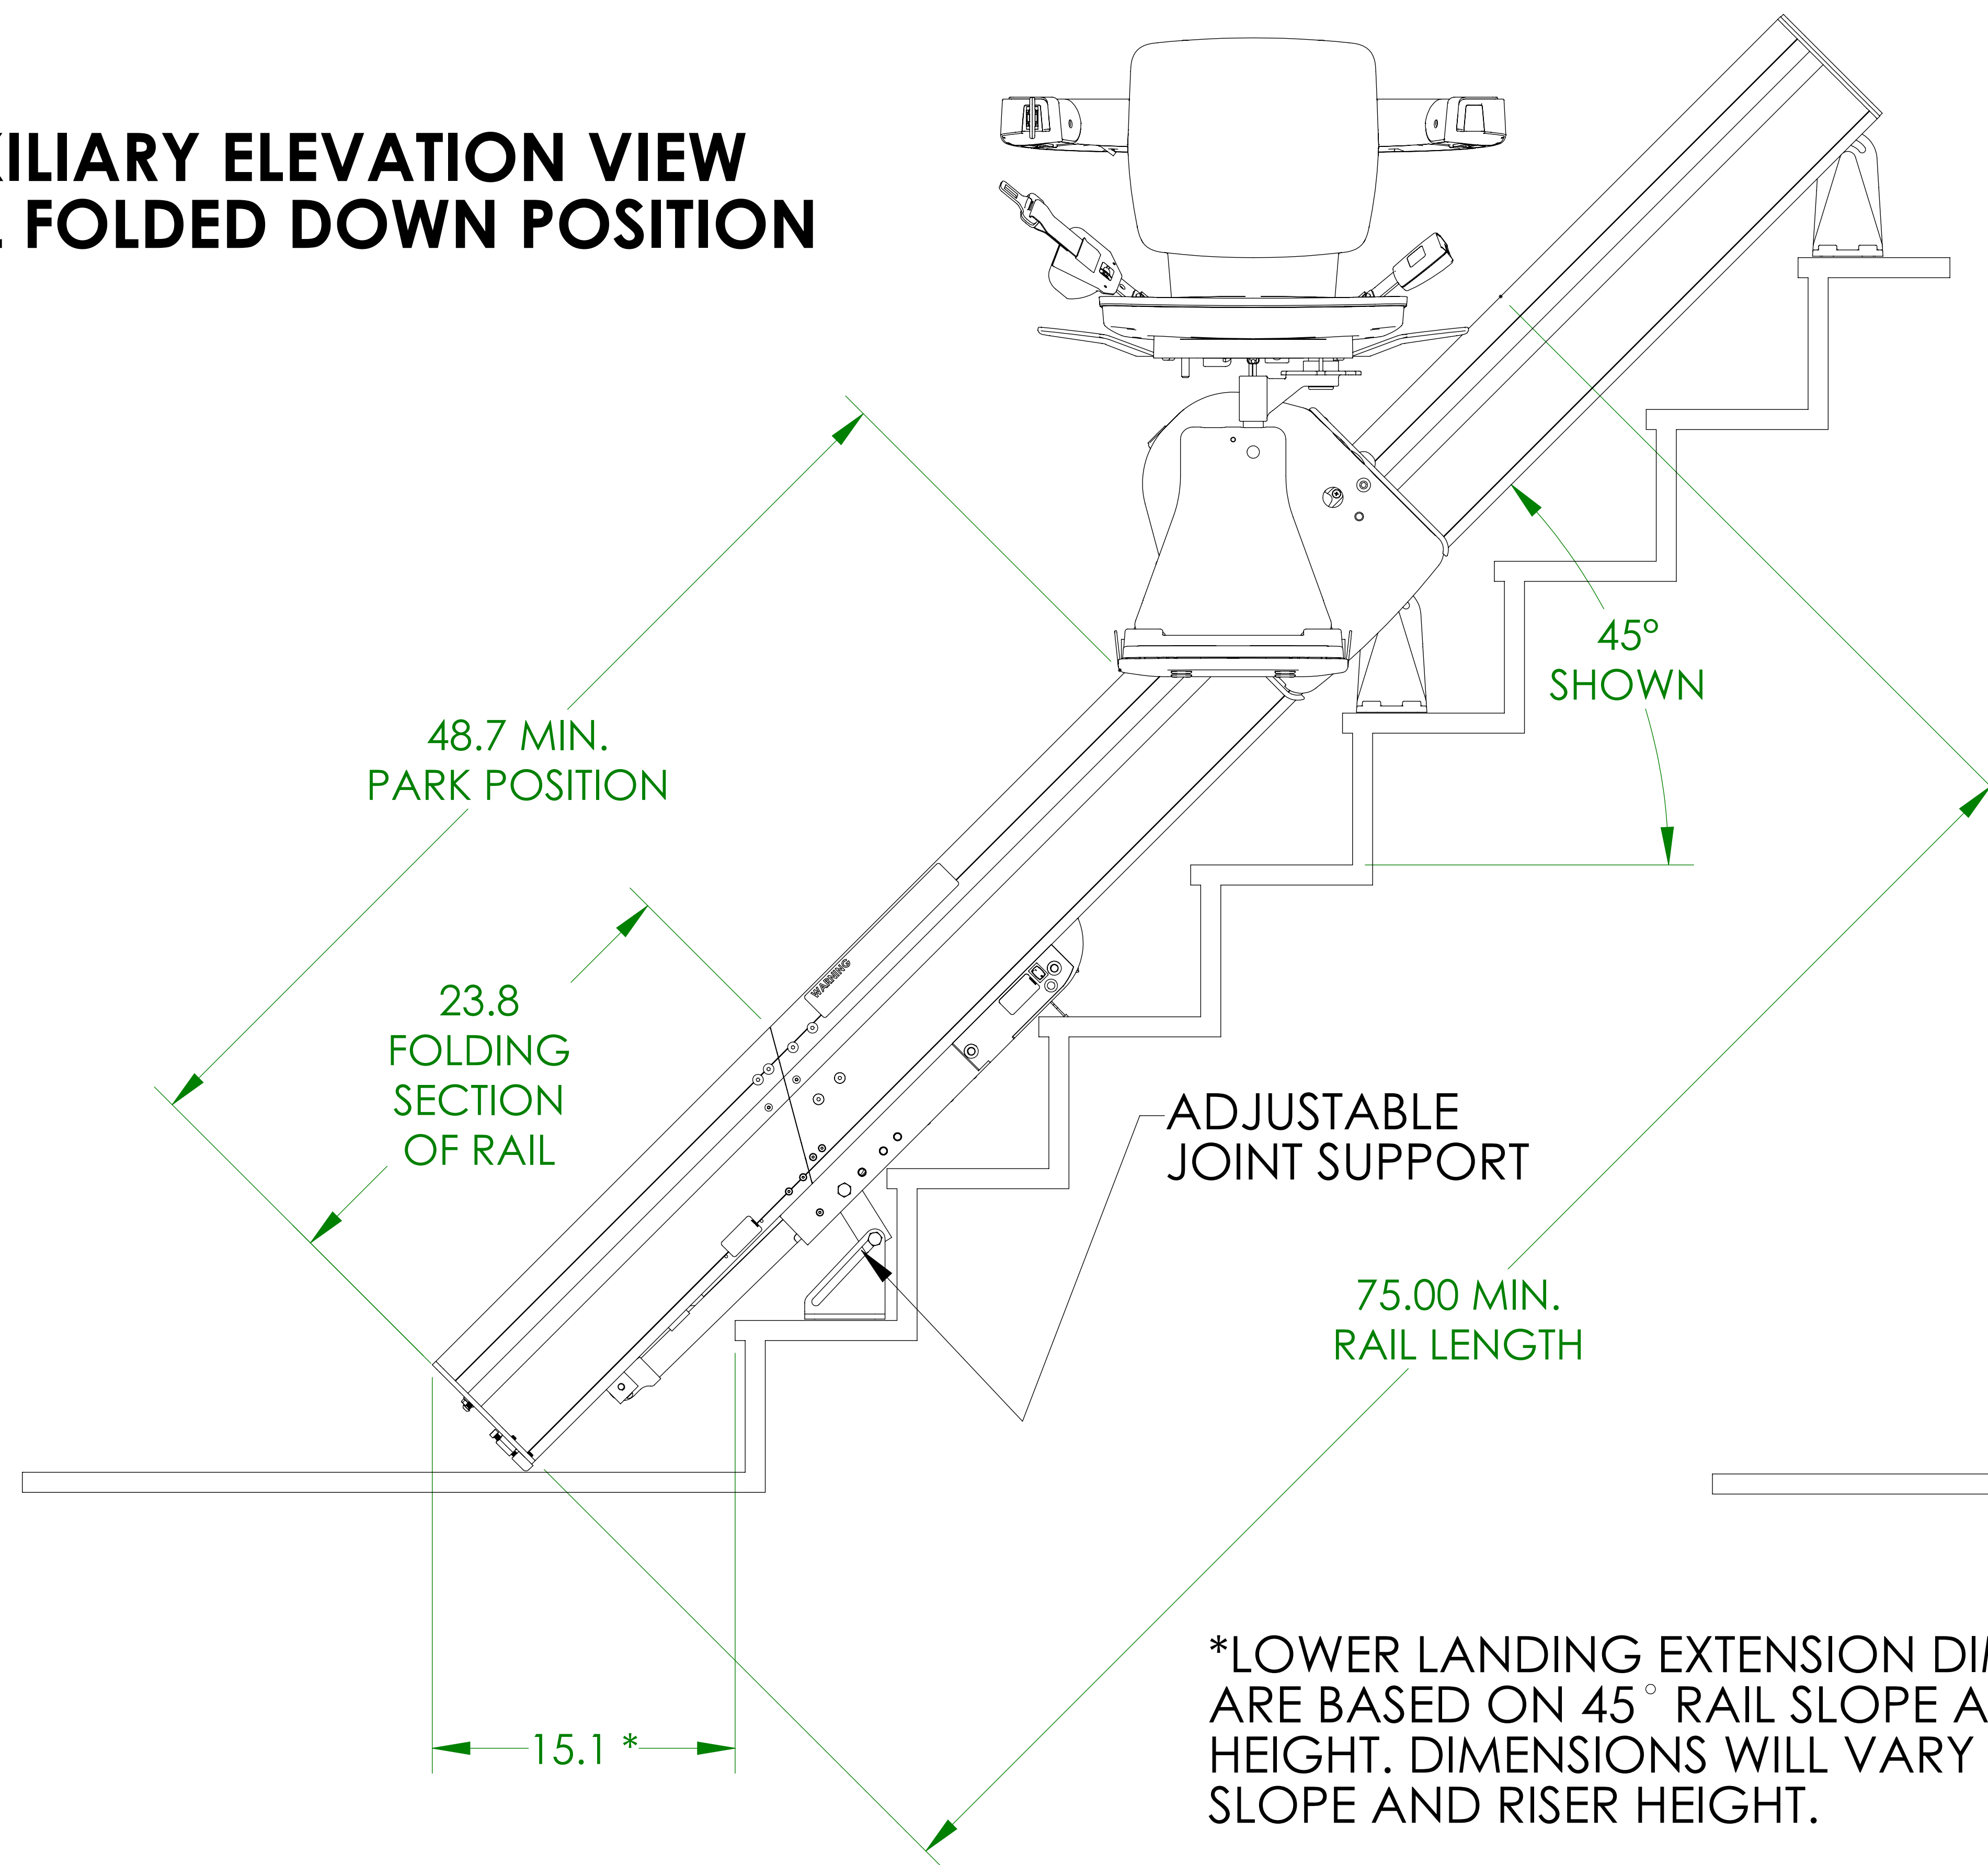

# TECHNICAL DATA/SPECIFICATION

MODEL: SRE-3050 ELAN STRAIGHT RAIL STAIRLIFT, PRIVATE RESIDENCE ONLY

RATED LOAD: 300 LBS, ONE PASSENGER

POWER SOURCE: 24 VOLT DC COMPRISED OF (2) 3 AMP/HR  
12 VOLT SEALED BATTERIES  
105-230 VOLT AC 0.6 AMP, 24 VOLT DC 1 AMP  
CONTINUOUS MONITORING CHARGER.

ANGLES: 22 TO 45 DEGREES (SPECIALS UP TO 52 DEGREES),  
RIGHT OR LEFT HAND ORIENTATIONS.

FINAL LIMIT SWITCH: STANDARD

LOWER LANDING EXTENSION DIMENSIONS ARE  
BASED ON 45 DEGREE RAIL SLOPE ON AN  
8\" 1ST RISER HEIGHT. DIMENSIONS WILL VARY  
BASED ON SLOPE AND RISER HEIGHT.

## DISTANCE FROM WALL - SEAT SWIVELED

SEAT SWIVELED 67°

SEAT SWIVELED 90°

1780 Executive Drive  
Oconomowoc, WI 53066  
www.bruno.com

# SRE-3050 FOLDING RAIL

AUXILIARY ELEVATION VIEW  
RAIL FOLDED UP POSITION

AUXILIARY ELEVATION VIEW  
RAIL FOLDED DOWN POSITION

\*LOWER LANDING EXTENSION DIMENSIONS ARE BASED ON 45° RAIL SLOPE AND 8" RISER HEIGHT. DIMENSIONS WILL VARY BASED ON SLOPE AND RISER HEIGHT.