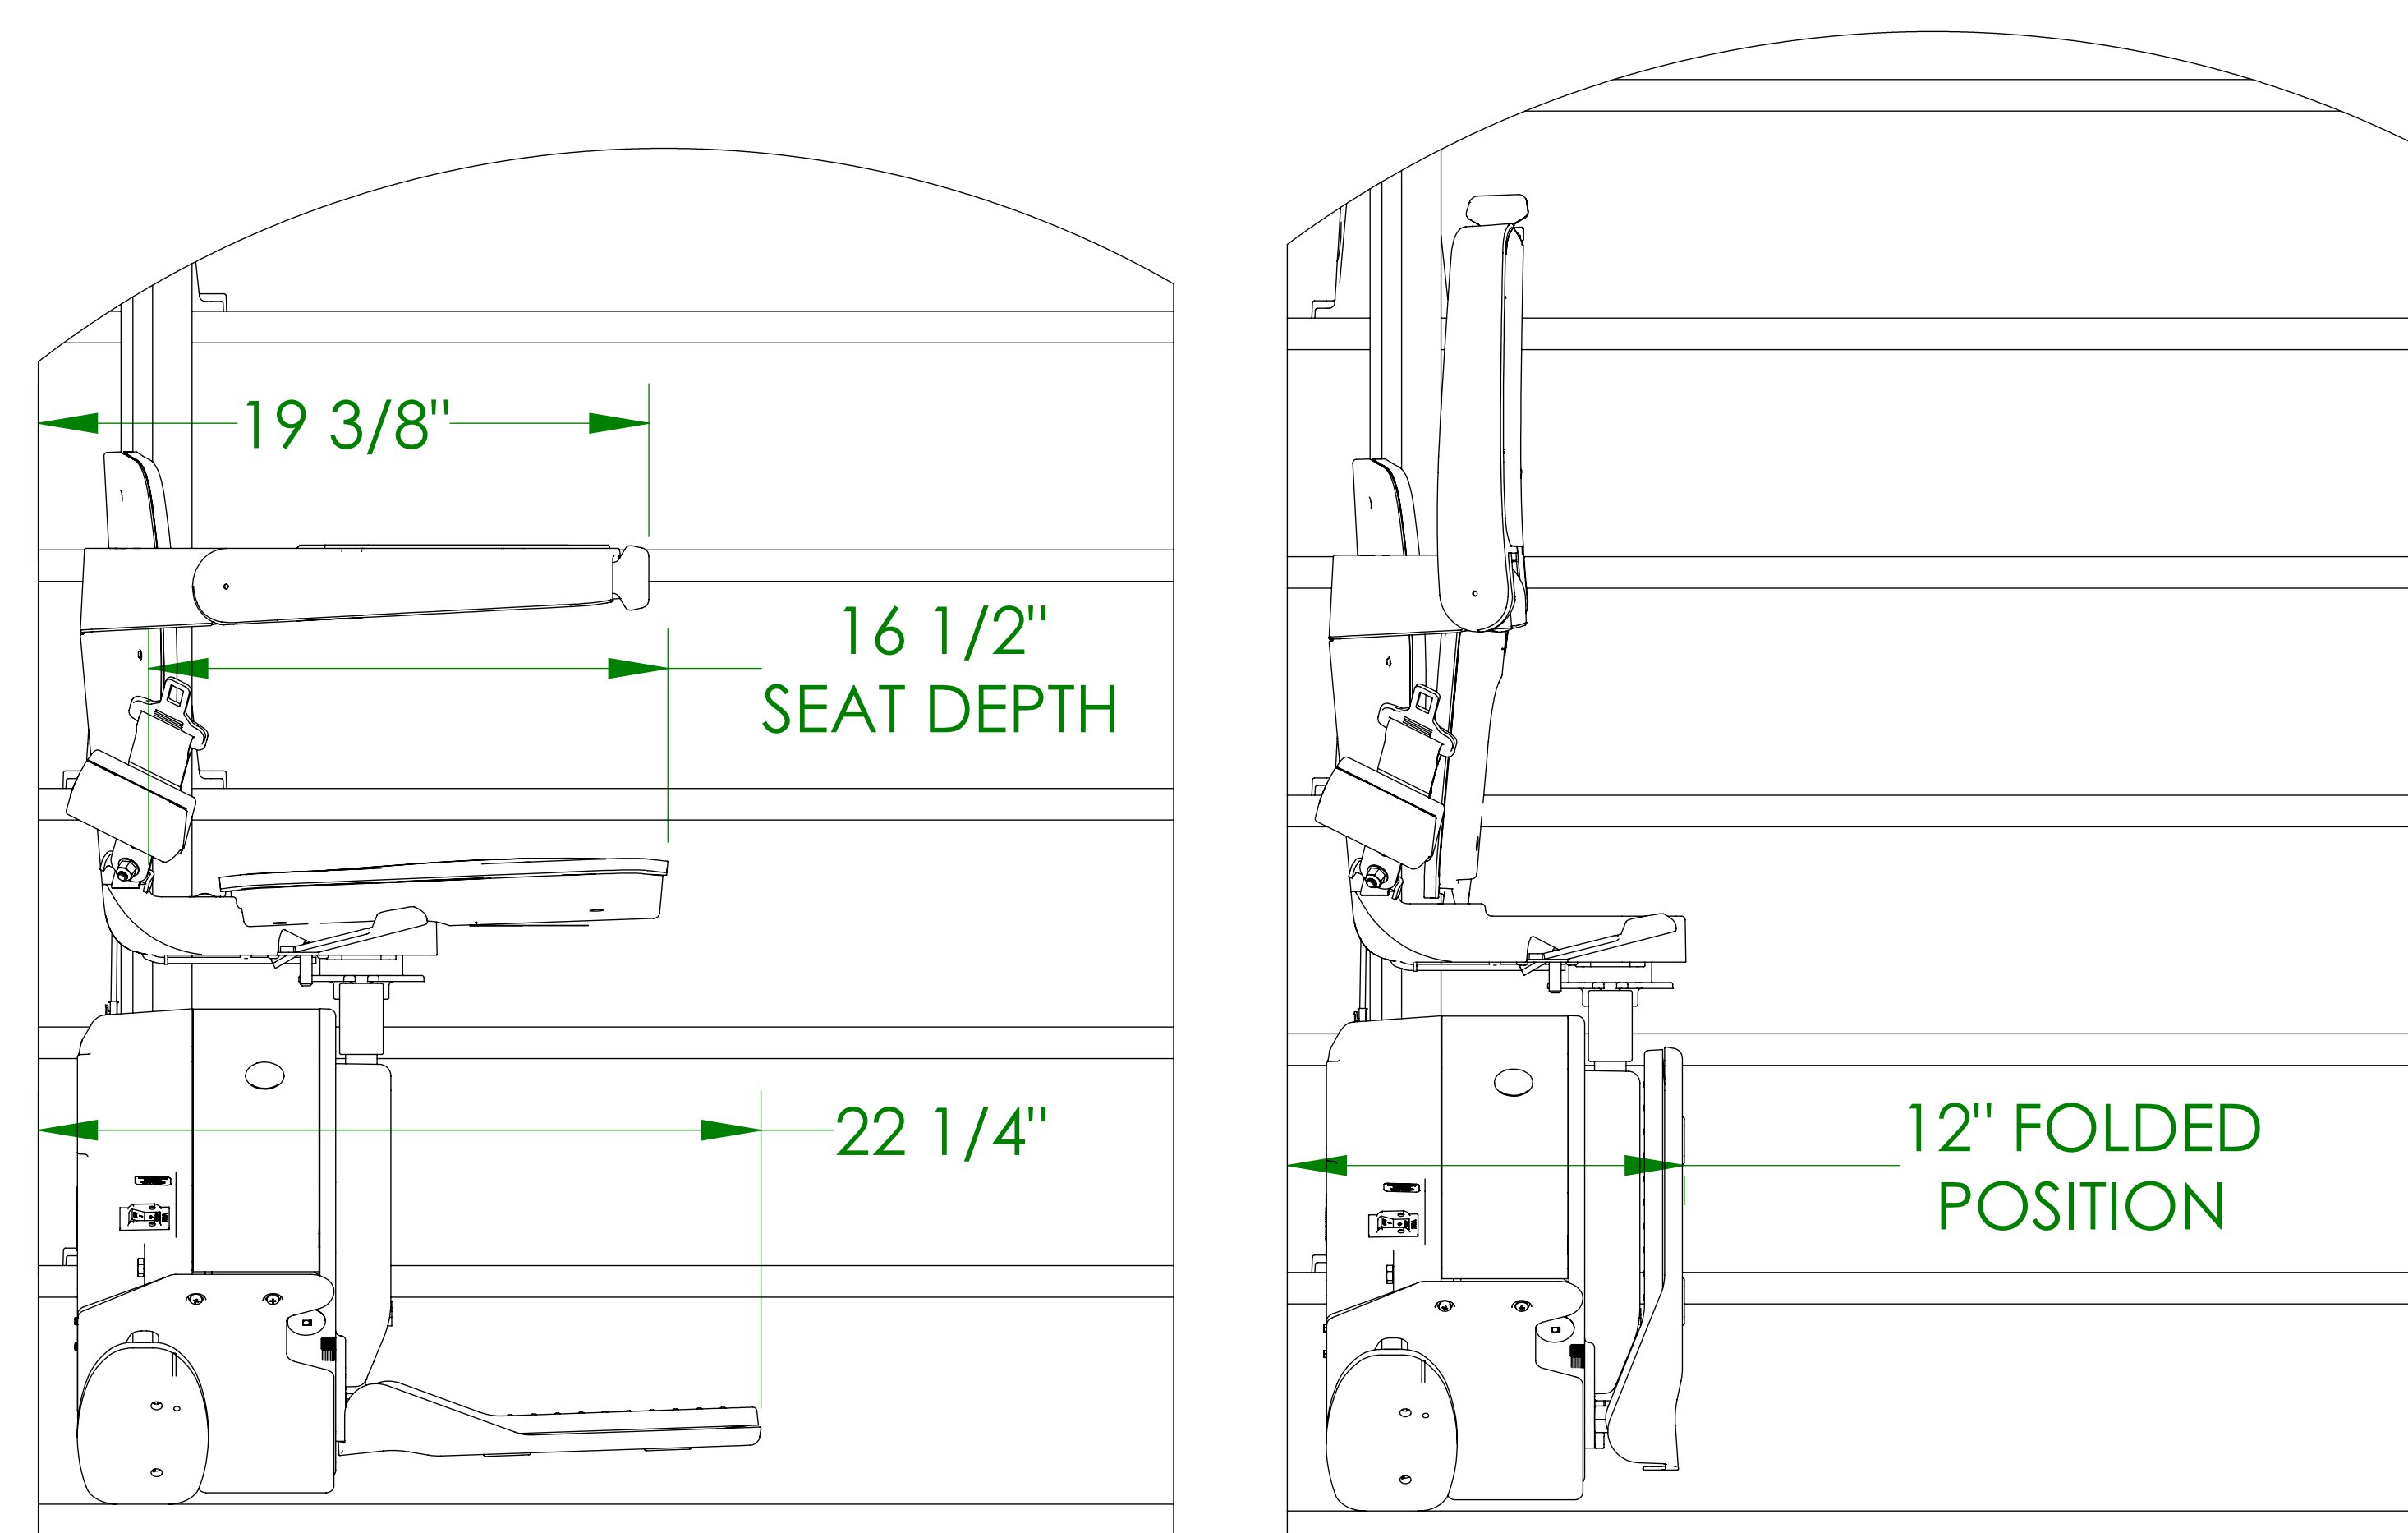

# TECHNICAL DATA/SPECIFICATION

MODEL: SRE-3050 ELAN STRAIGHT RAIL STAIRLIFT, PRIVATE RESIDENCE ONLY

RATED LOAD: 300 LBS, ONE PASSENGER

POWER SOURCE: 24 VOLT DC COMPRISED OF (2) 3 AMP/HR  
12 VOLT SEALED BATTERIES  
105-230 VOLT AC 0.6 AMP, 24 VOLT DC 1 AMP  
CONTINUOUS MONITORING CHARGER.

BRAKING: DYNAMIC MOTOR BRAKING THROUGH THE MOTOR  
CONTROLLER, WORM GEAR, ELECTRO-MECHANICAL  
MOTOR BRAKE AND OVERSPEED PROTECTION.

CONTROLS: CONTINUOUS PRESSURE ROCKER SWITCH LOCATED  
ON THE ARMREST AND WALL MOUNTED CALL/SEND  
CONTROLS LOCATED AT BOTH THE TOP AND BOTTOM  
LANDINGS.

ANGLES: 22 TO 45 DEGREES (SPECIALS UP TO 52 DEGREES),  
RIGHT OR LEFT HAND ORIENTATIONS.

FINAL LIMIT SWITCH: STANDARD

LOWER LANDING EXTENSION DIMENSIONS ARE  
BASED ON 45 DEGREE RAIL SLOPE ON AN  
8\" 1ST RISER HEIGHT. DIMENSIONS WILL VARY  
BASED ON SLOPE AND RISER HEIGHT.

SIDE VIEWS

DIMENSIONS SHOWN IN SIDE VIEWS  
ARE BASED ON 4-1/2\" RAIL POSITION  
FROM WALL OR OBSTRUCTION

ELEVATION VIEW

1780 Executive Drive  
Oconomowoc, WI 53066  
www.bruno.com

©Bruno Independent Living Aids, Inc.