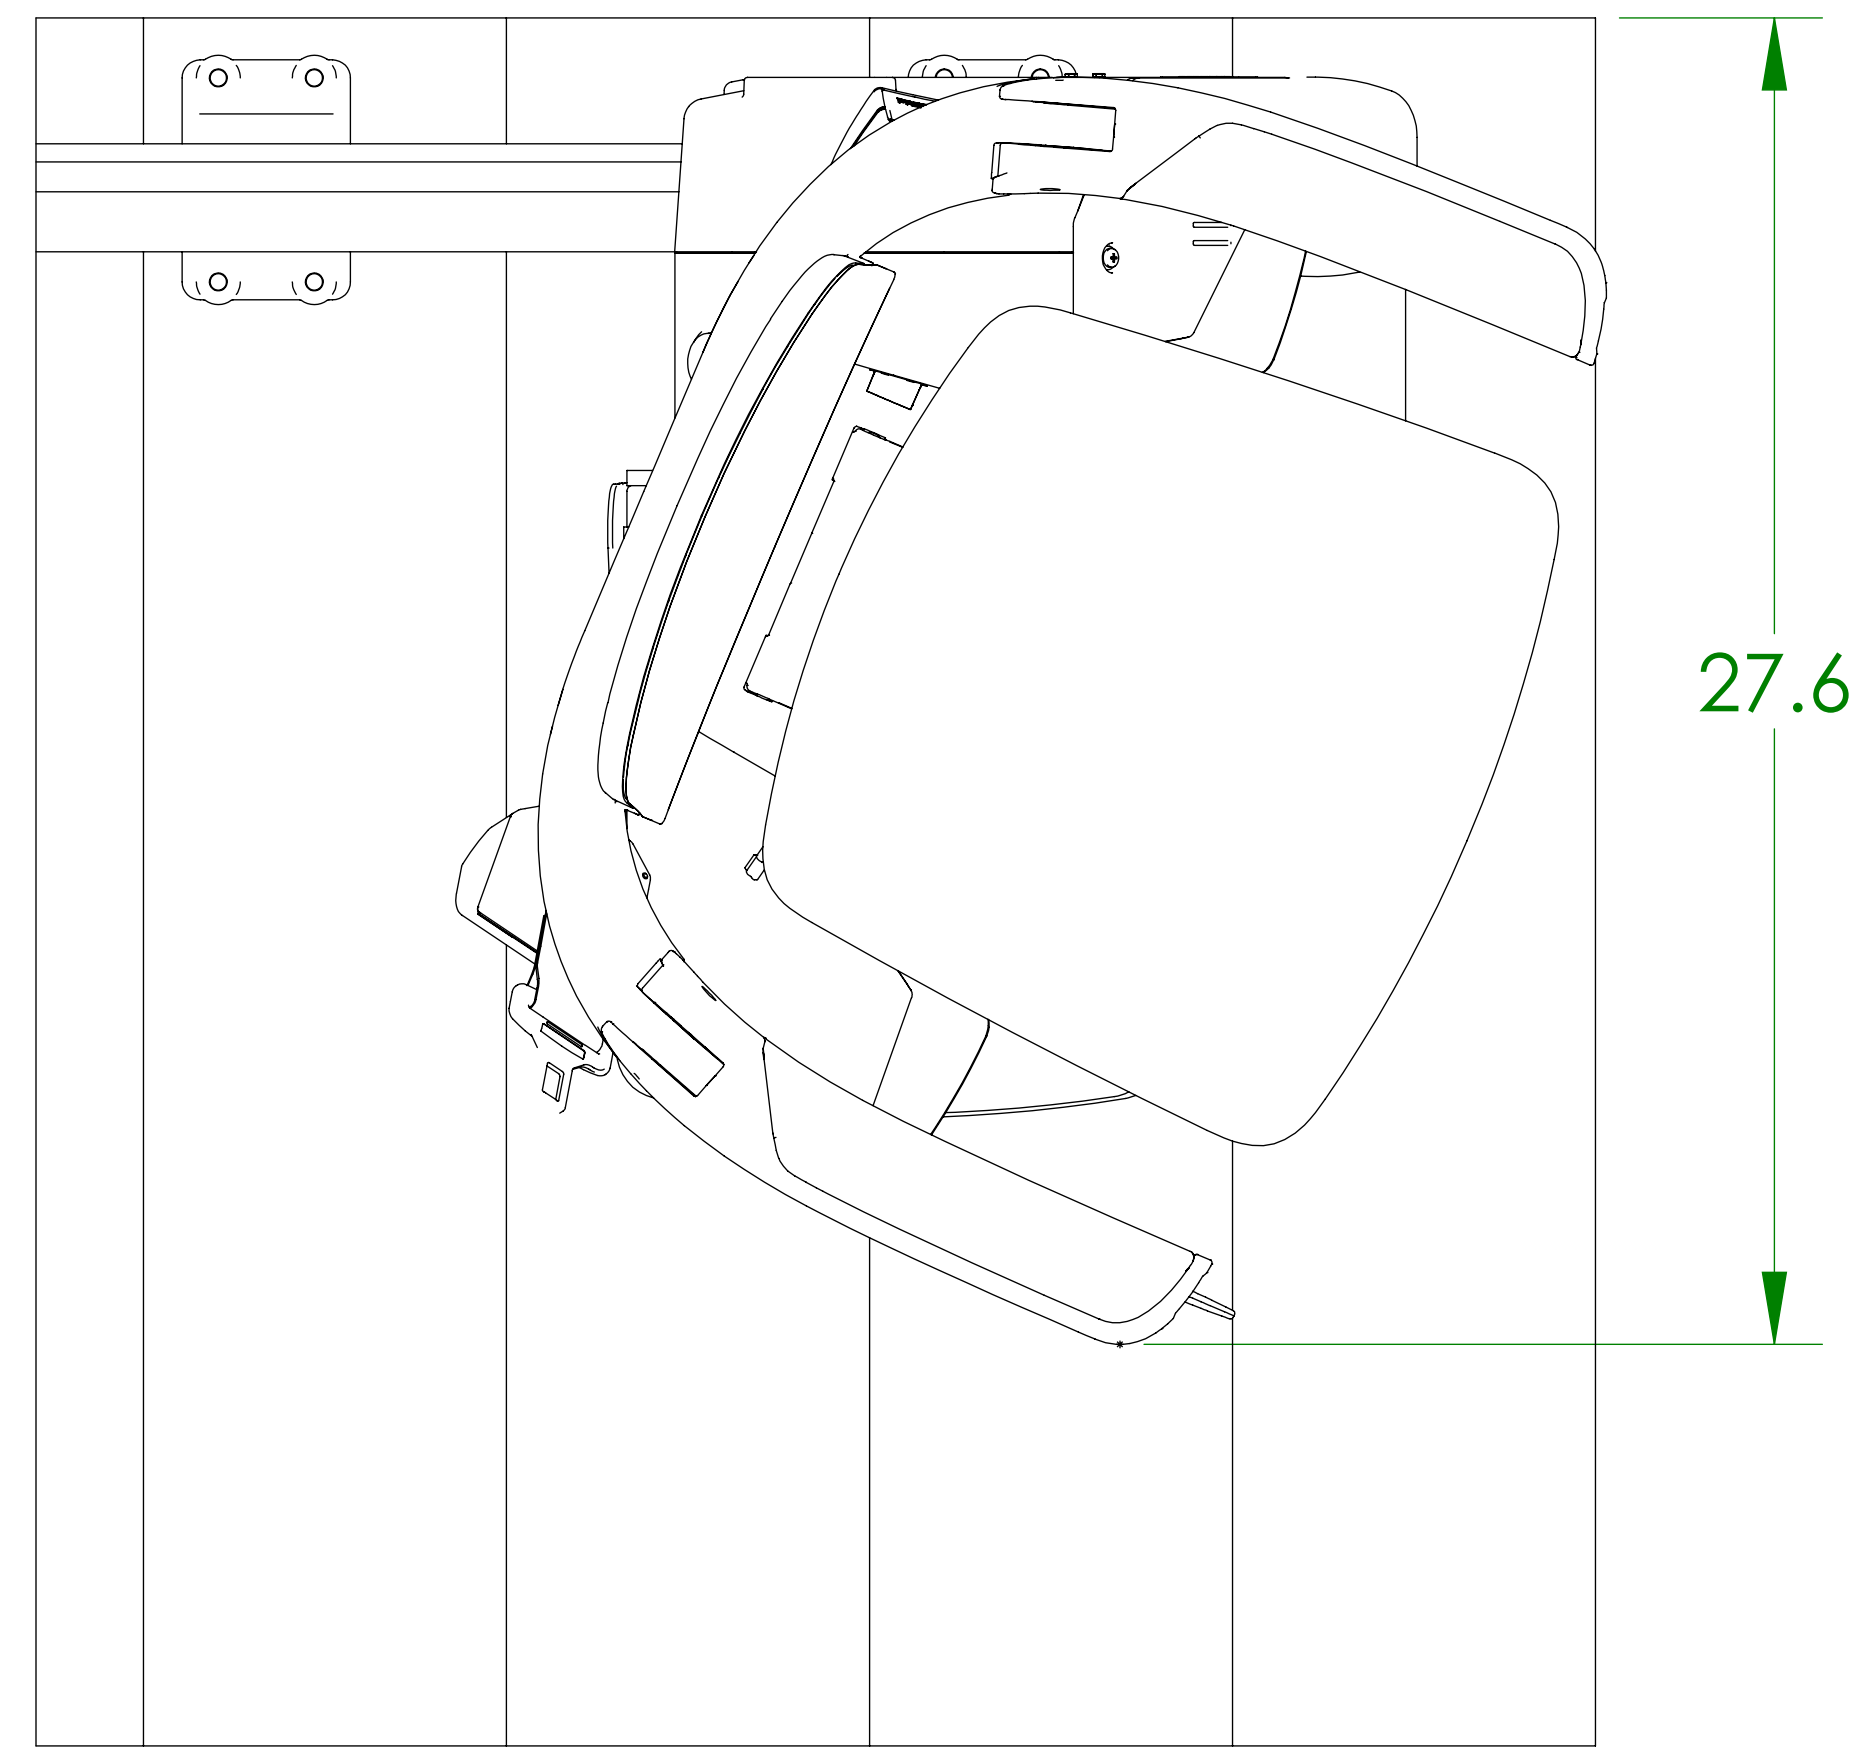

SRE-3050

DISTANCE FROM WALL - SEAT SWIVELED

SEAT SWIVELED 67°