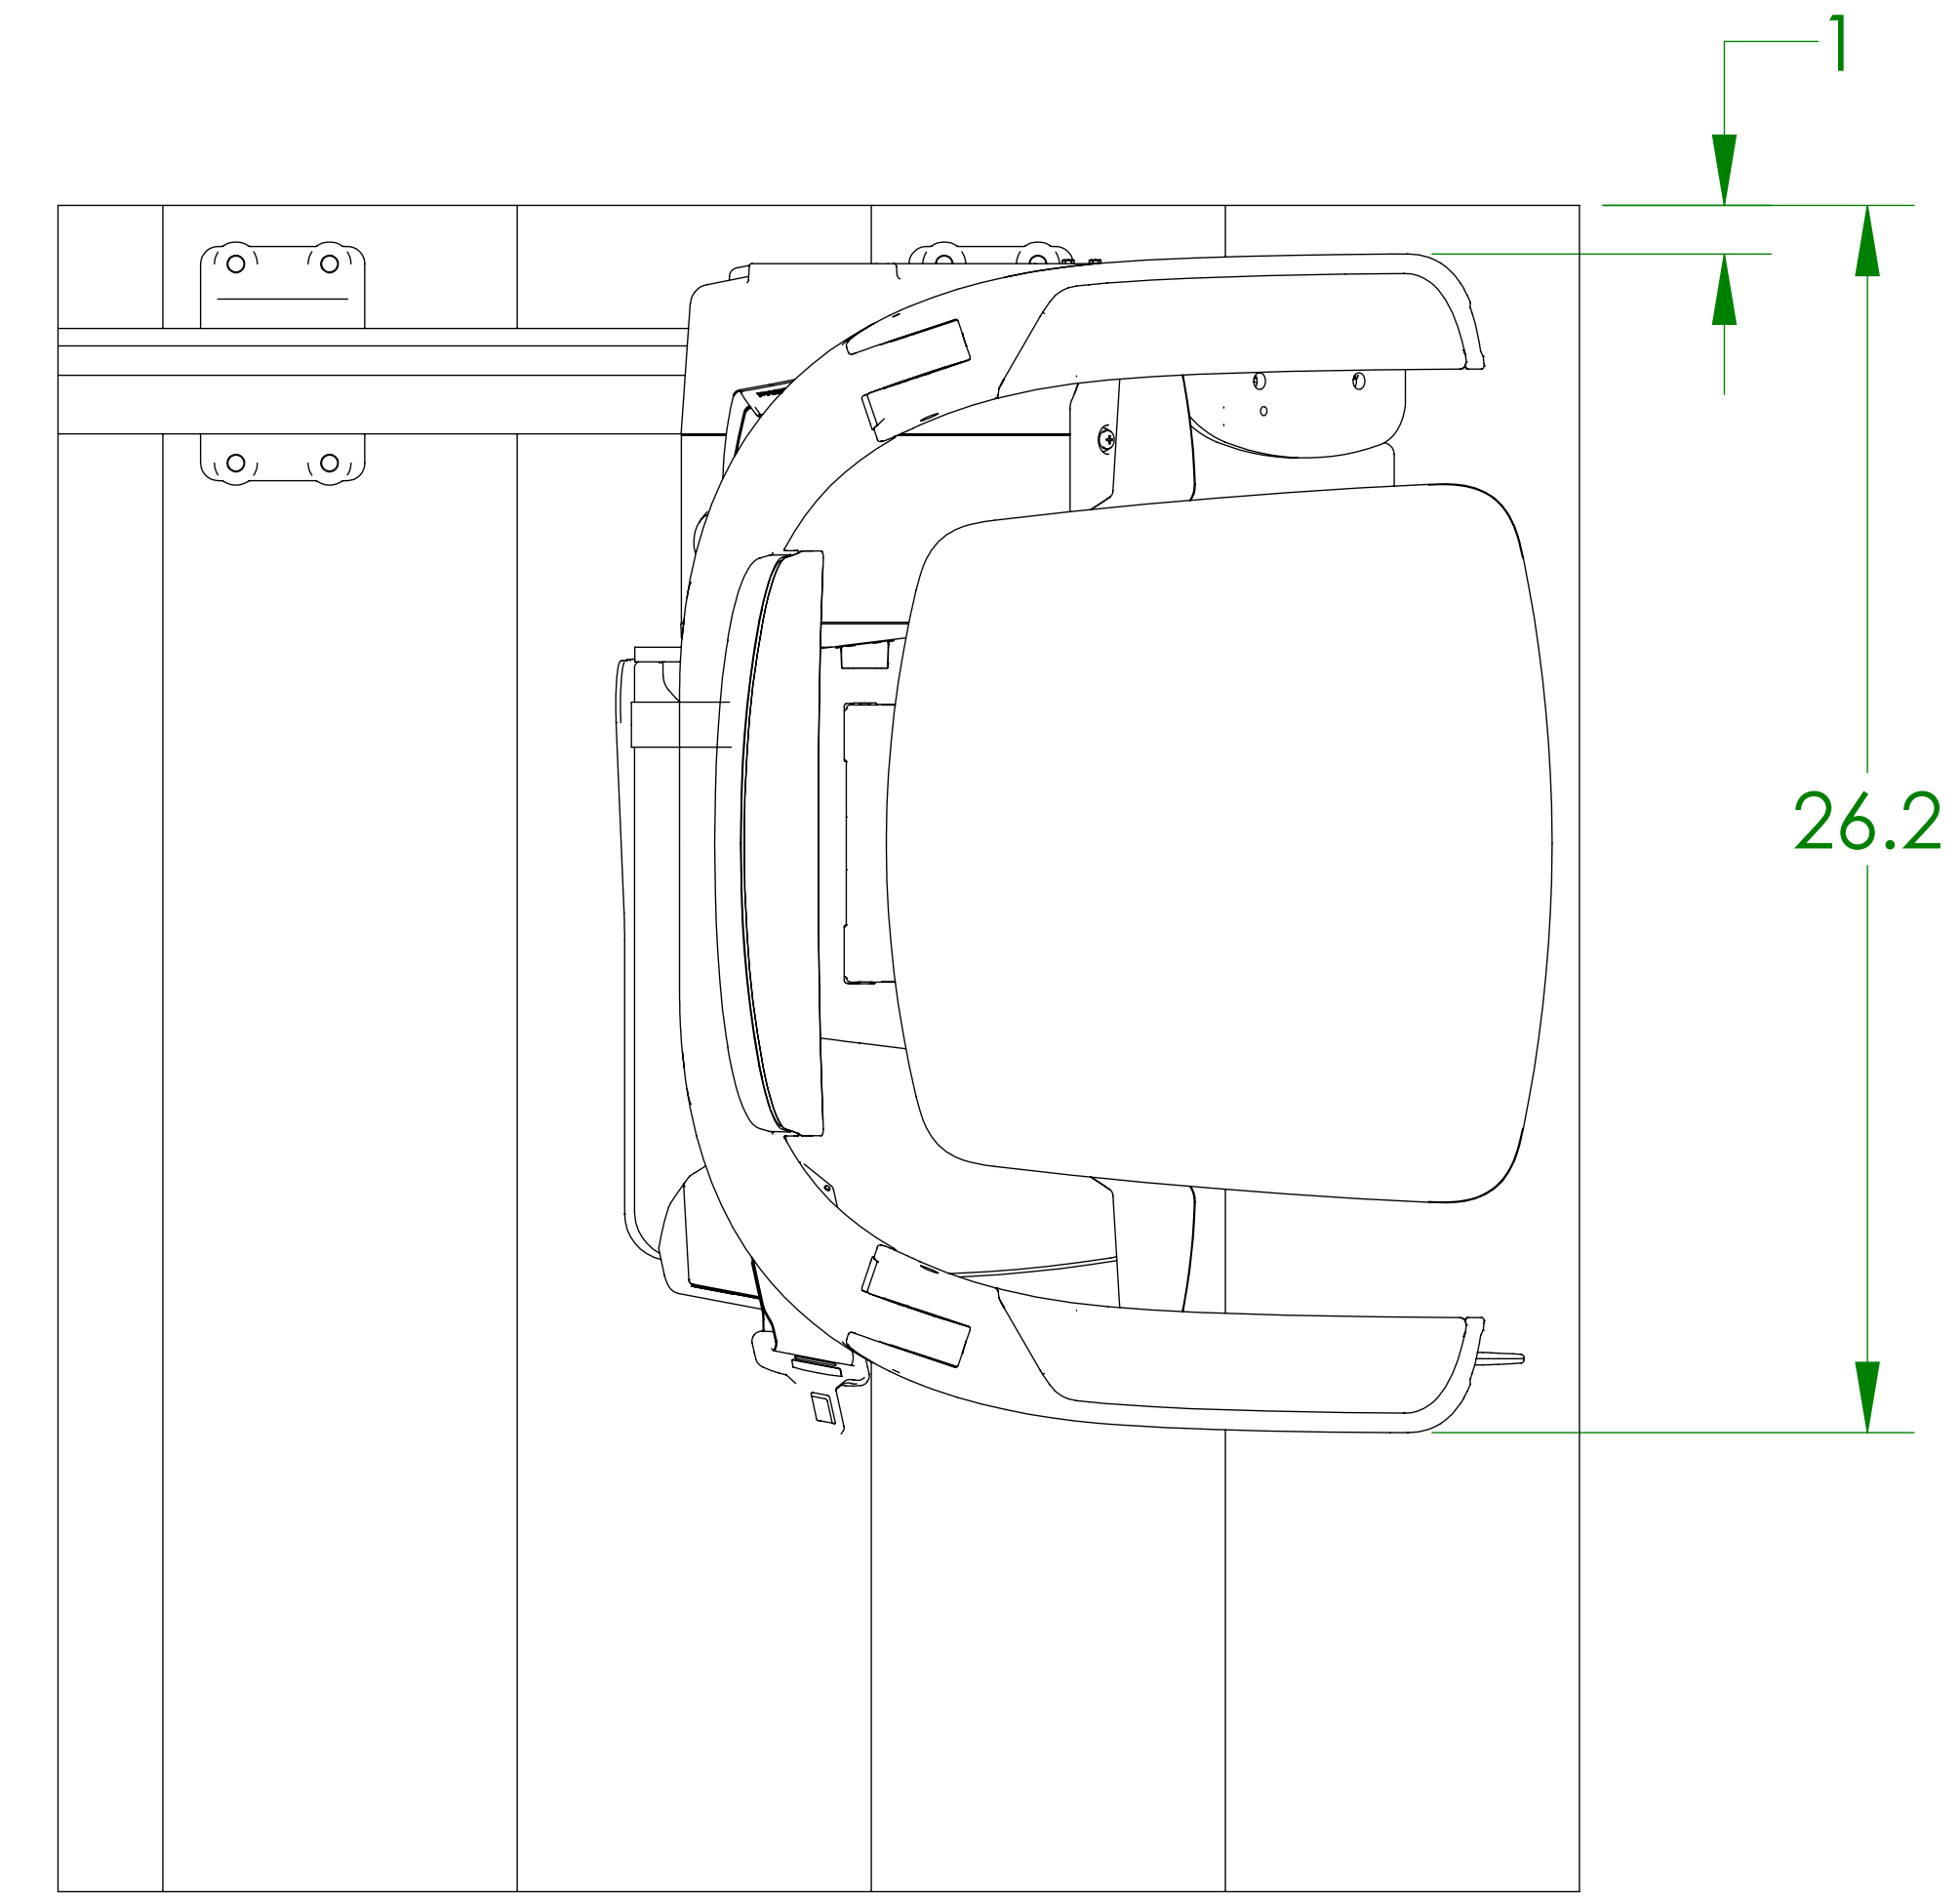

SEAT SWIVELED 90°

1780 Executive Drive
Oconomowoc, WI 53066
www.bruno.com