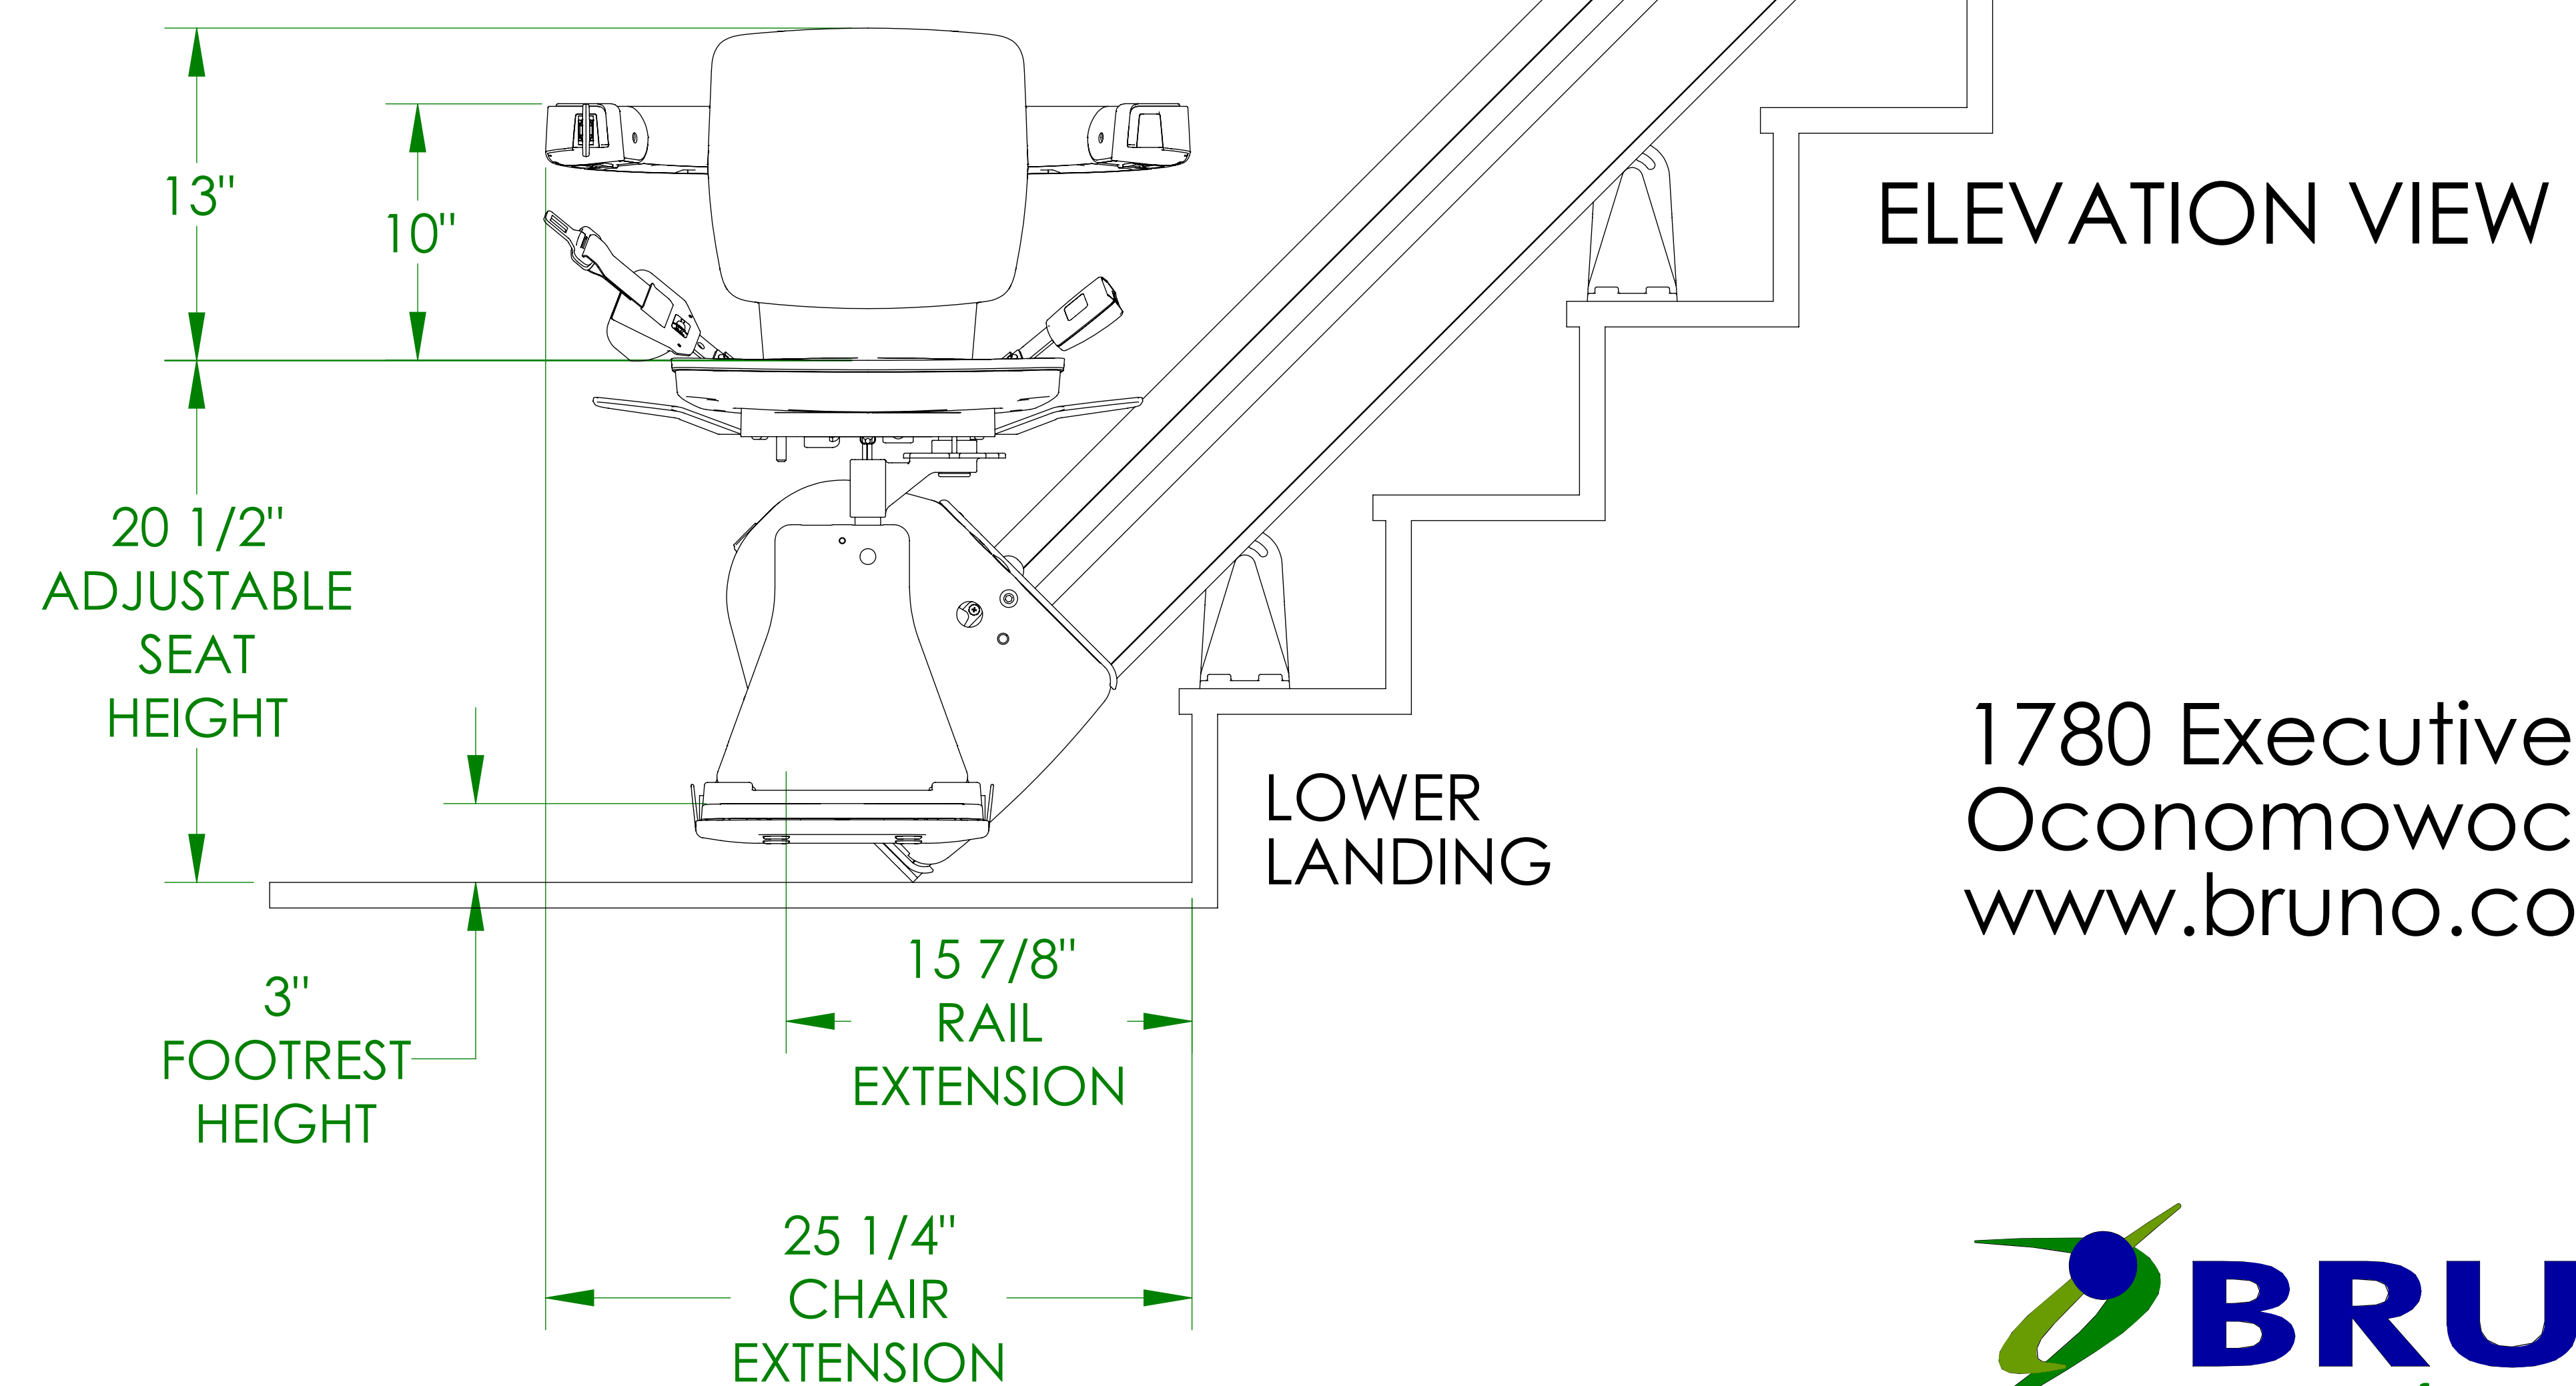

# TECHNICAL DATA/SPECIFICATION

MODEL: SRE-3050 ELAN STRAIGHT RAIL STAIRLIFT, PRIVATE RESIDENCE ONLY

RATED LOAD: 300 LBS, ONE PASSENGER

POWER SOURCE: 24 VOLT DC COMPRISED OF (2) 3 AMP/HR  
12 VOLT SEALED BATTERIES  
105-230 VOLT AC 0.6 AMP, 24 VOLT DC 1 AMP  
CONTINUOUS MONITORING CHARGER.

ANGLES: 22 TO 45 DEGREES (SPECIALS UP TO 52 DEGREES),  
RIGHT OR LEFT HAND ORIENTATIONS.

FINAL LIMIT SWITCH: STANDARD

LOWER LANDING EXTENSION DIMENSIONS ARE  
BASED ON 45 DEGREE RAIL SLOPE ON AN  
8\" 1ST RISER HEIGHT. DIMENSIONS WILL VARY  
BASED ON SLOPE AND RISER HEIGHT.

SIDE VIEWS

DIMENSIONS SHOWN IN SIDE VIEWS  
ARE BASED ON 4-1/2\" RAIL POSITION  
FROM WALL OR OBSTRUCTION

ELEVATION VIEW

1780 Executive Drive  
Oconomowoc, WI 53066  
www.bruno.com

©Bruno Independent Living Aids, Inc.

## DISTANCE FROM WALL - SEAT SWIVELED

SEAT SWIVELED 67°

SEAT SWIVELED 90°

1780 Executive Drive  
Oconomowoc, WI 53066  
www.bruno.com