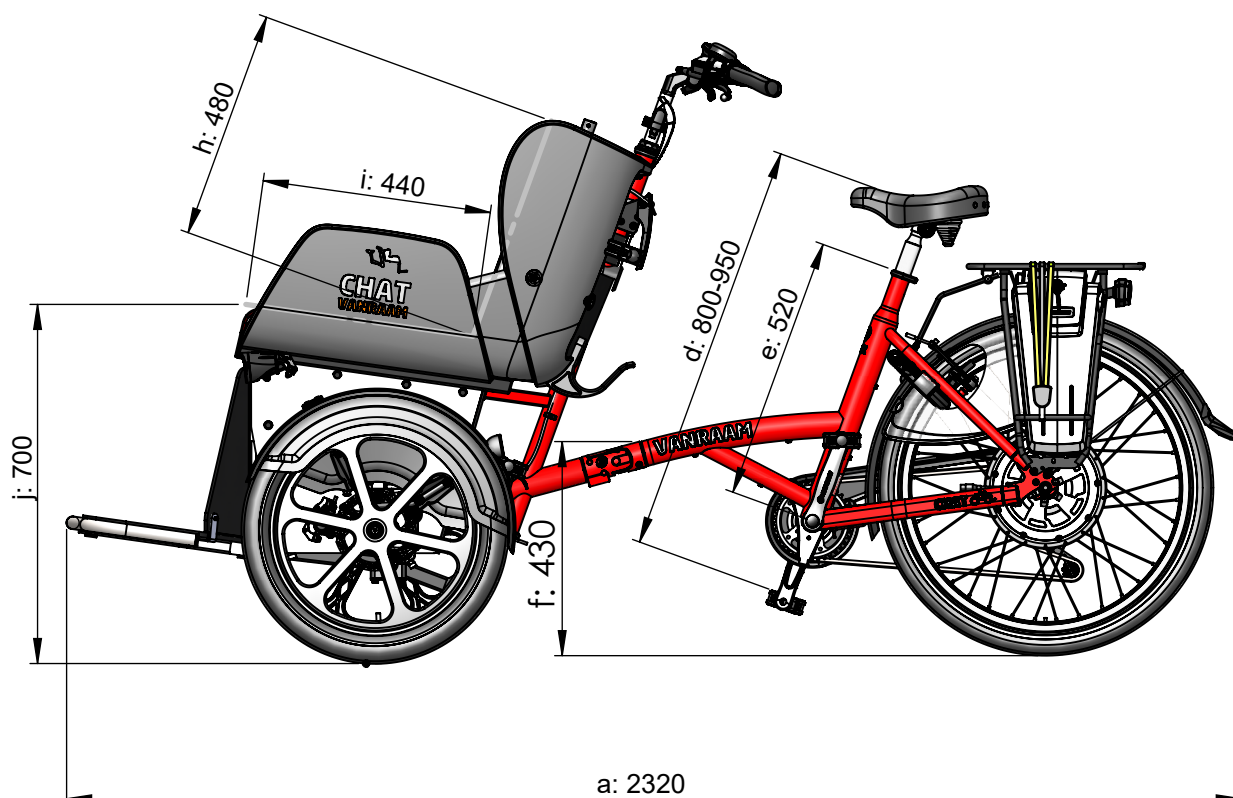

vanraam®
Let's all cycle

Standard frame size

a = maximum length 2320 mm

b = maximum width 1110 mm

c = height 1170 mm

d = inseam 800 mm - 950 mm

e = frame height rear 520 mm

f = entry height 430 mm

g = seat width 1000 mm

h = backrest height 480 mm

i = seat depth 440 mm

j = seat height 700 mm

turning circle = 6,7 m