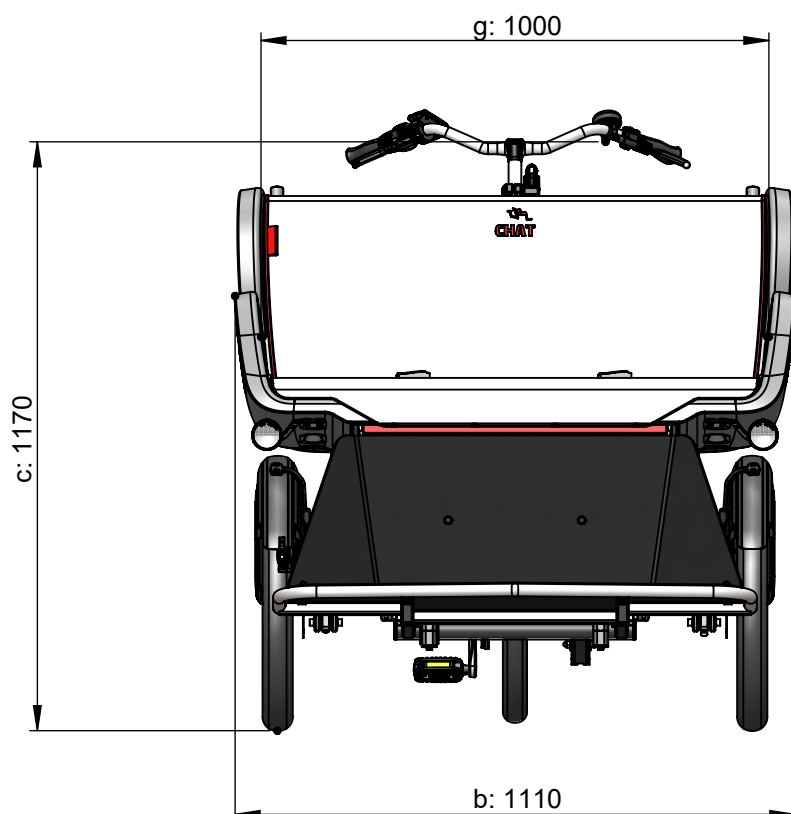

vanraam®
Let's all cycle

Standard frame size

a = maximum length 2320 mm

b = maximum width 1110 mm

c = height 1170 mm

d = inseam 800 mm - 950 mm

e = frame height rear 520 mm

f = entry height 430 mm

g = seat width 1000 mm

h = backrest height 480 mm

i = seat depth 440 mm

j = seat height 700 mm

turning circle = 6,7 m