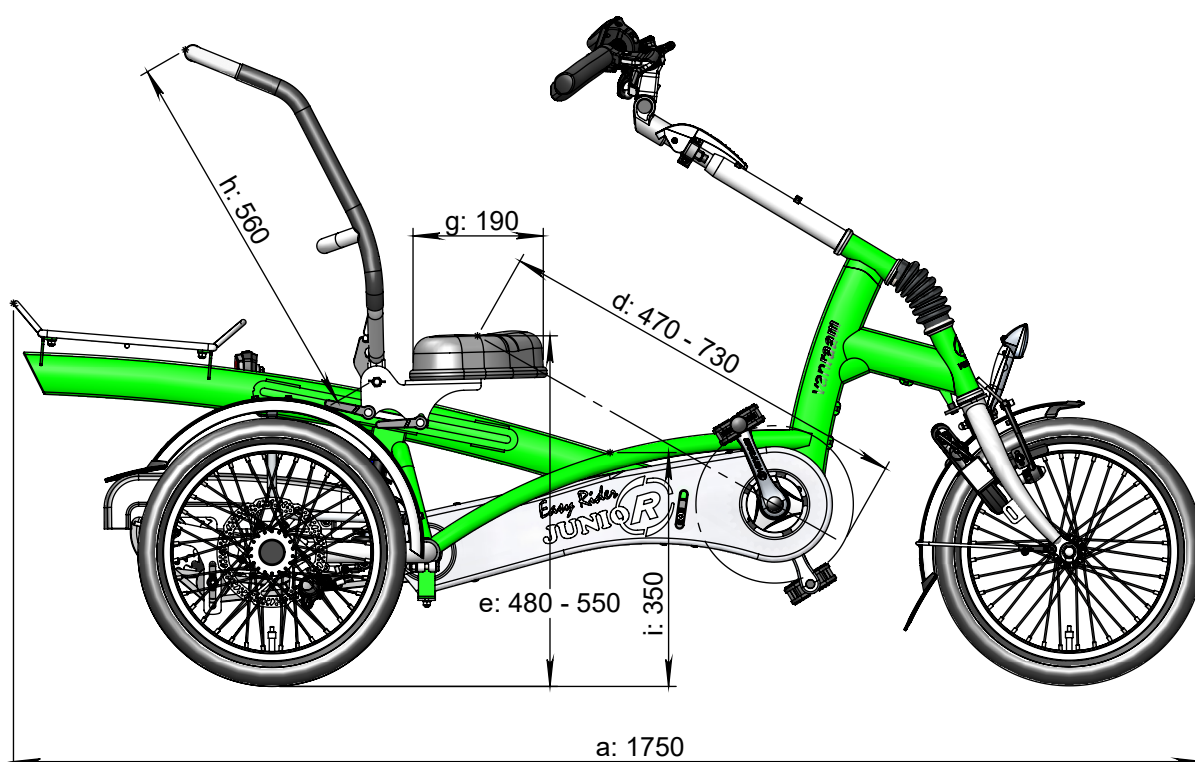

vanraam®
Let's all cycle

Standard frame size

turning circle = 2,8 m

a = maximum length 1750 mm

b = maximum width 750 mm

c = height 1020 mm

d = inseam 470 - 730 mm

e = seat height 480 mm - 550 mm

f = seat width 300 mm

g = seat depth 190 mm

h = backrest height 560 mm

i = standover height 350 mm