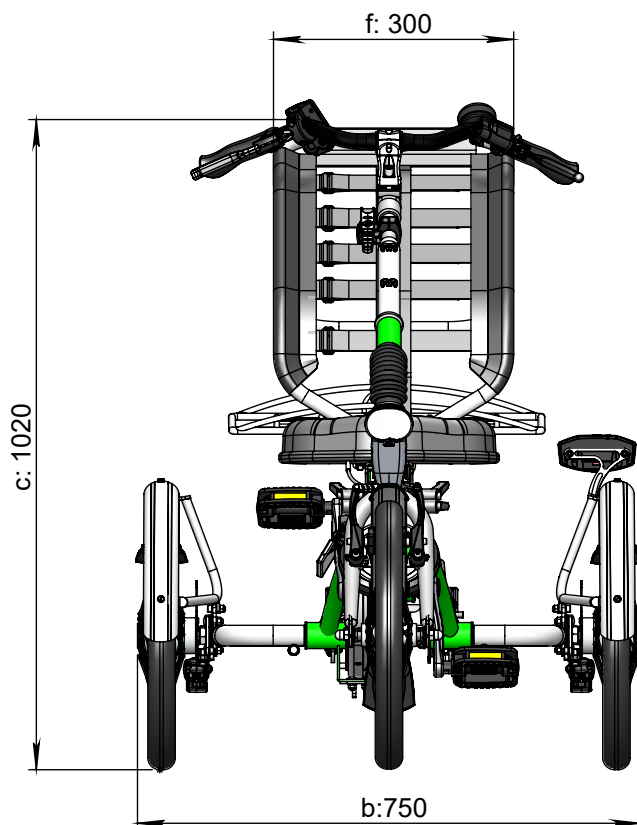

vanraam®
Let's all cycle

Standard frame size

turning circle = 2,8 m

a = maximum length 1750 mm

b = maximum width 750 mm

c = height 1020 mm

d = inseam 470 - 730 mm

e = seat height 480 mm - 550 mm

f = seat width 300 mm

g = seat depth 190 mm

h = backrest height 560 mm

i = standover height 350 mm