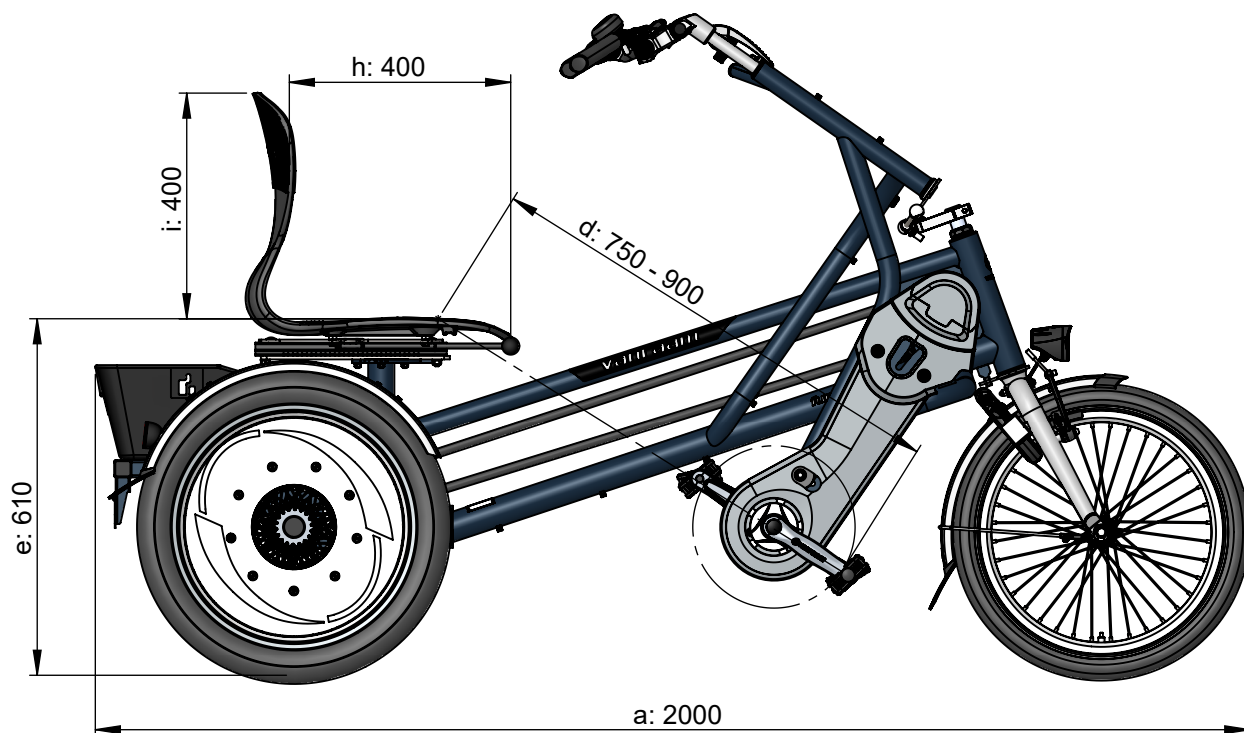

vanraam®
Let's all cycle

Standard frame size

turning circle = 3,1 m

a = maximum length 2000 mm

b = maximum width 1130 mm (incl. handlebar)

c = height 1130 mm

d = inseam 750 mm - 900 mm

e = seat height 610 mm

f = driving width 980 mm (excl. seat and handlebar)

g = seat width 460 mm

h = seat depth 400 mm

i = backrest height 400 mm

together with FunTrain

turning circle = 4,4 m