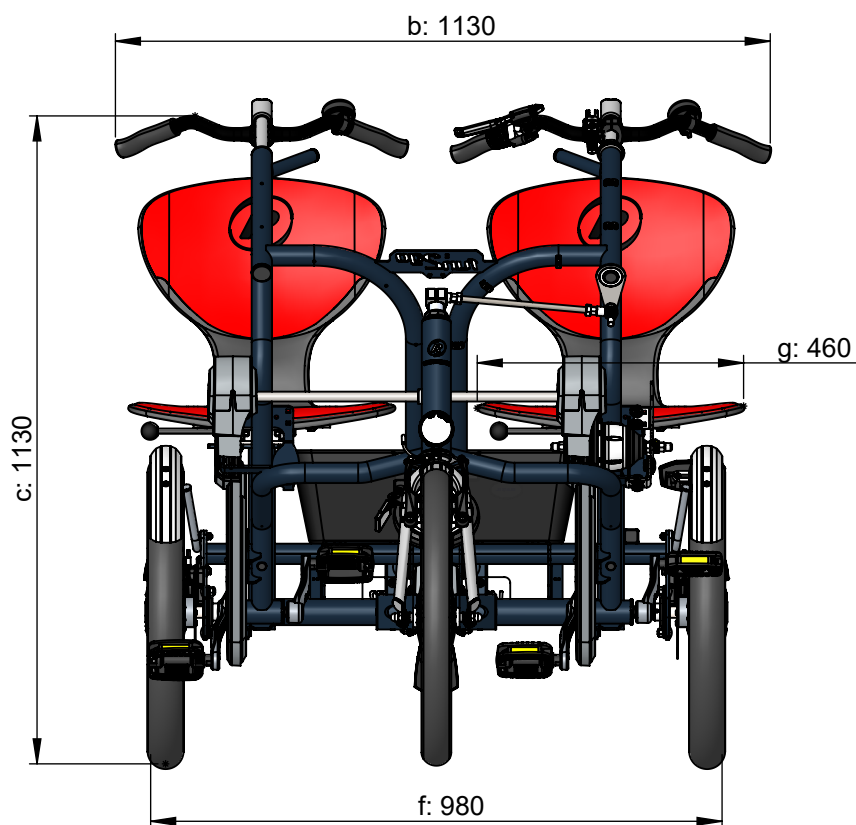

vanraam®
Let's all cycle

Standard frame size

turning circle = 3,1 m

a = maximum length 2000 mm

b = maximum width 1130 mm (incl. handlebar)

c = height 1130 mm

d = inseam 750 mm - 900 mm

e = seat height 610 mm

f = driving width 980 mm (excl. seat and handlebar)

g = seat width 460 mm

h = seat depth 400 mm

i = backrest height 400 mm

together with FunTrain

turning circle = 4,4 m