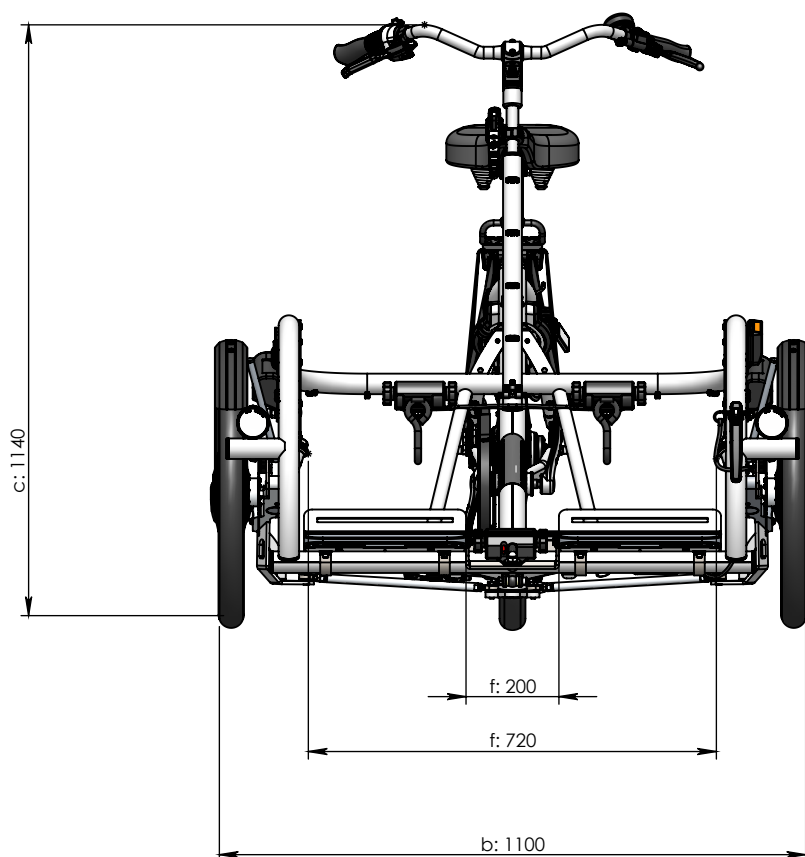

vanraam®
Let's all cycle

Standard frame

a = length: 2530 mm

b = width: 1100 mm

c = height: 1140 mm

d = inseam: 800 mm - 950 mm

e = frame height: 520 mm

f = wheelchair track width: 200 mm - 720 mm

turning circle = 7,1 m

turning circle reinforced version = 7,5 m