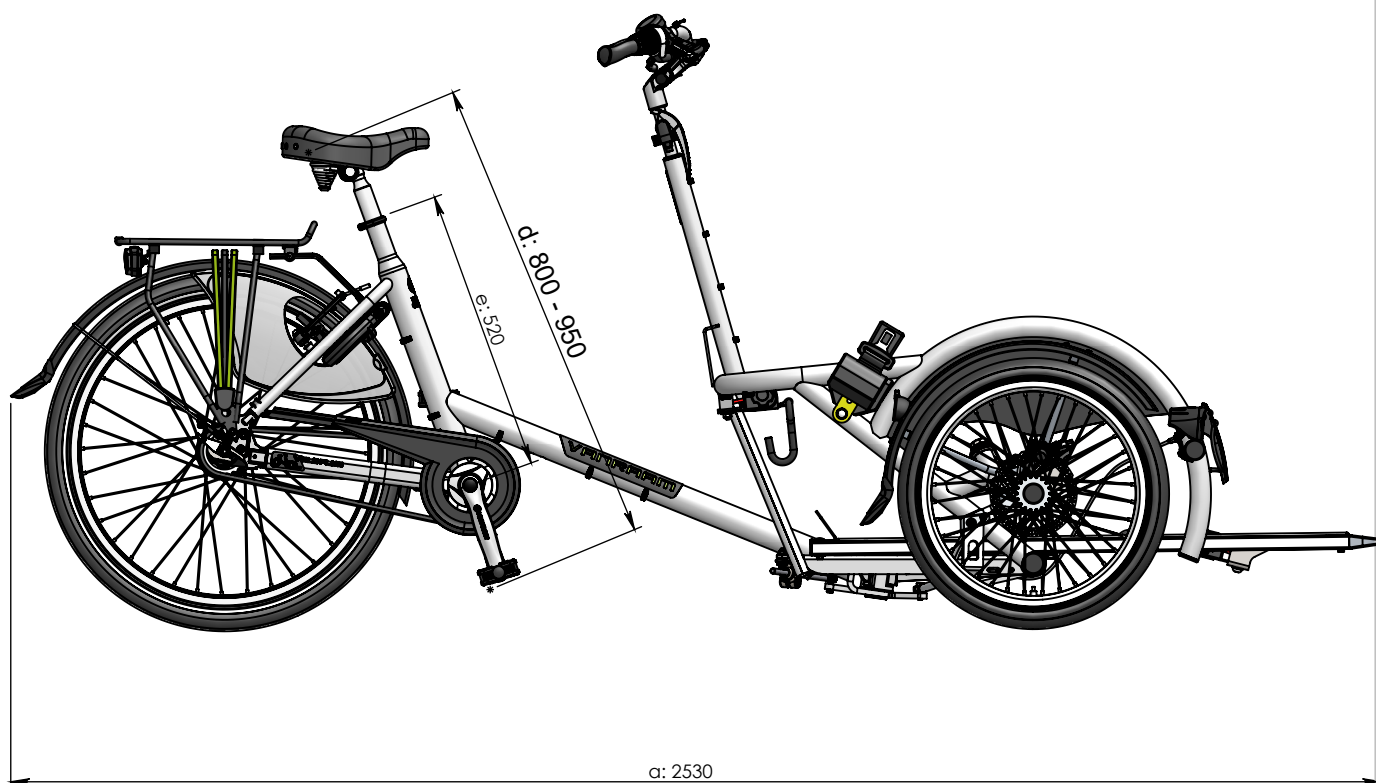

vanraam®
Let's all cycle

Standard frame

a = length: 2530 mm

b = width: 1100 mm

c = height: 1140 mm

d = inseam: 800 mm - 950 mm

e = frame height: 520 mm

f = wheelchair track width: 200 mm - 720 mm

turning circle = 7,1 m

turning circle reinforced version = 7,5 m